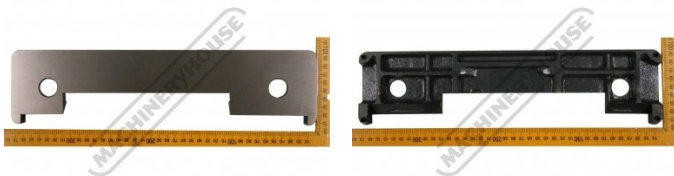

Specific Features

KA0999 INSERT DADO no.0999

KA0999 INSERT DADO no. 0999