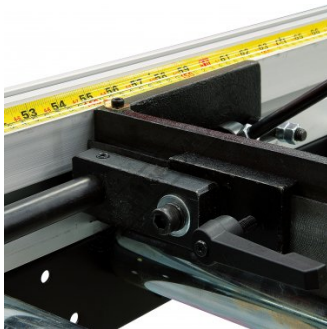

# Roller Conveyor & Length Stop Package - RC-290-STP-PKG

290 x 3000mm  
Ø50mm Rollers

ORDER CODE:	K4029
MODEL:	RC-290-STP-PKG
Roller Width (mm):	215
Roller Pitch (mm):	150
No. Rollers (No.):	20
Roller Diameter (mm):	Ø50
Frame Length (L) (mm):	3000
Frame Width (W) (mm):	290
Frame Height (H) (mm):	80
Height Adjustment (mm):	~
Load Capacity with 2 x Support Legs (kg):	~
Load Capacity with 3 x Support Legs (kg):	~

## Features

- RC-290 - Roller Conveyor
  - Roller capacity of 60kg each
  - 20 x Zinc plated steel rollers at 150mm pitch
  - Rollers are Ø50mm with commercial bearings
  - Frames are powder coated
  - Conveyor is pre-assembled with 7 cross-members
  - Frames are pre-drilled at 75mm pitch to accept "Optional 19 rollers" totalling to 39 rollers
  - RCS-290 - Length Stop
  - 3000mm length of Aluminium extrusion with T-Slots for easy mounting
  - Designed specifically to suit Hafco (L812) 290mm x 3 Metre roller conveyor
  - Length stop has quick-action clamp coupled with a heavy duty roller bearing
  - Includes metric/imperial measuring tape
  - Easily fitted to conveyor by drilling 4 holes
  - Includes mounting hardware
- Please Note:
- Roller load capacity is calculated on even weight distribution over entire roller
  - Total load capacity is calculated on even weight distribution over entire roller conveyor system

Product Brochure For K4029

Product Brochure For K4029

**Specific Features**

Rear Full View

Aluminium Extrusion with T Slots

Camlock Quick Action Clamp

Heavy Duty Roller Bearing

Length Stop Swivel Adjustment 1

Dovetail Slide-Lock System 1

Shown with Optional Stands

Shown Demonstrated In Use

**Recommended Accessories**

L816  
Roller Conveyor Stand

L814  
Roller Conveyor Stand

L812A  
Steel Conveyor Roller

W343A  
Roller Stand