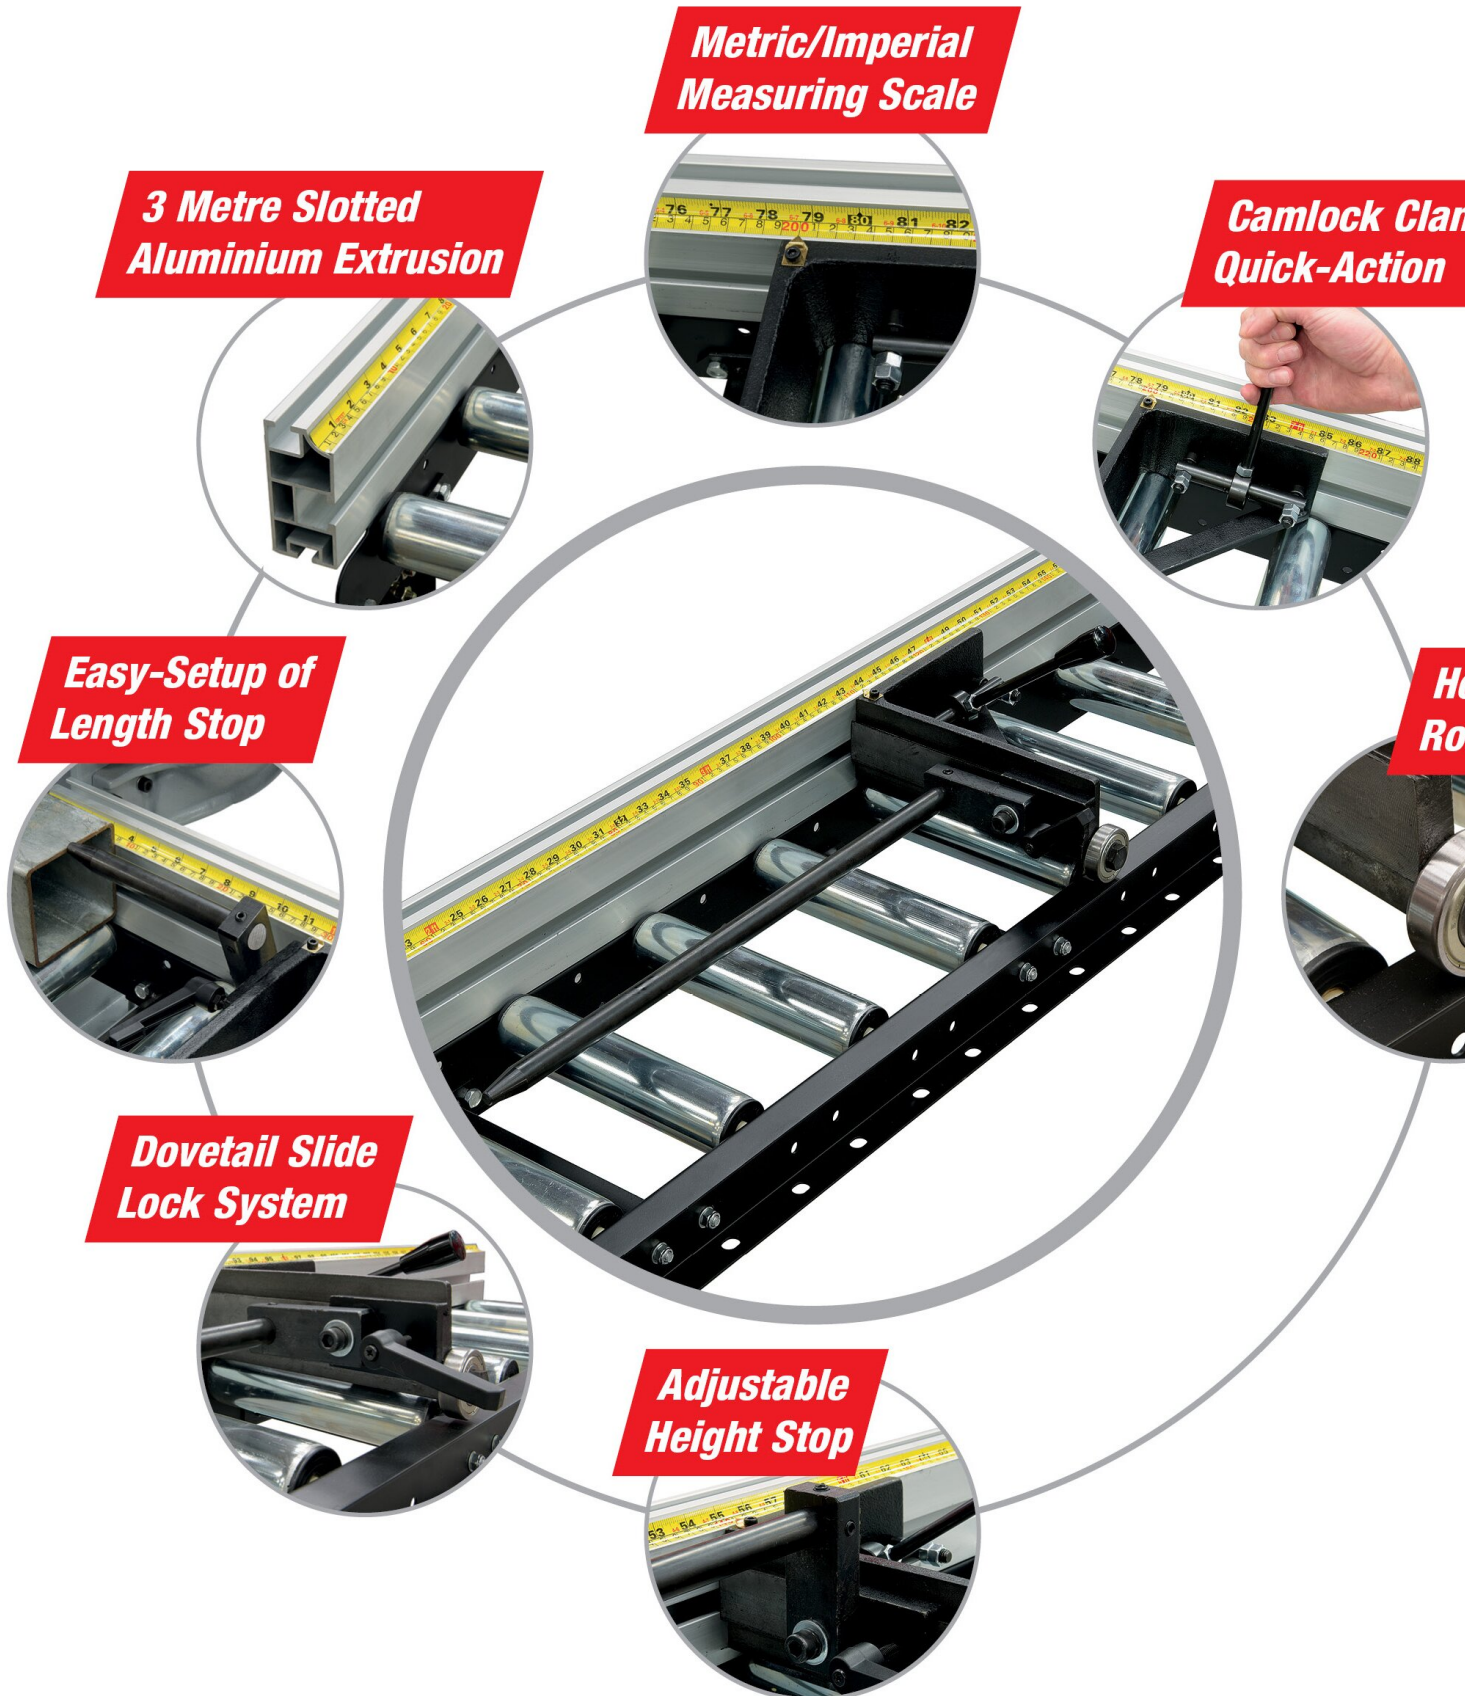

# Roller Conveyor & Length Stop Package - RC-290-STP-PKG

290 x 3000mm  
Ø50mm Rollers

ORDER CODE:	K4029
MODEL:	RC-290-STP-PKG
Roller Width (mm):	215
Roller Pitch (mm):	150
No. Rollers (No.):	20
Roller Diameter (mm):	Ø50
Frame Length (L) (mm):	3000
Frame Width (W) (mm):	290
Frame Height (H) (mm):	80
Height Adjustment (mm):	~
Load Capacity with 2 x Support Legs (kg):	~
Load Capacity with 3 x Support Legs (kg):	~

## Description

Roller And Length Stop Package

## Features

- RC-290 - Roller Conveyor
  - Roller capacity of 60kg each
  - 20 x Zinc plated steel rollers at 150mm pitch
  - Rollers are Ø50mm with commercial bearings
  - Frames are powder coated
  - Conveyor is pre-assembled with 7 cross-members
  - Frames are pre-drilled at 75mm pitch to accept "Optional 19 rollers" totalling to 39 rollers
  - RCS-290 - Length Stop
  - 3000mm length of Aluminium extrusion with T-Slots for easy mounting
  - Designed specifically to suit Hafco (L812) 290mm x 3 Metre roller conveyor
  - Length stop has quick-action clamp coupled with a heavy duty roller bearing
  - Includes metric/imperial measuring tape
  - Easily fitted to conveyor by drilling 4 holes
  - Includes mounting hardware
- Please Note:
- Roller load capacity is calculated on even weight distribution over entire roller
  - Total load capacity is calculated on even weight distribution over entire roller conveyor system

Product Brochure For K4029

Product Brochure For K4029

**Specific Features**

Rear Full View

Aluminium Extrusion with T Slots

Camlock Quick Action Clamp

Heavy Duty Roller Bearing

Length Stop Swivel Adjustment 1