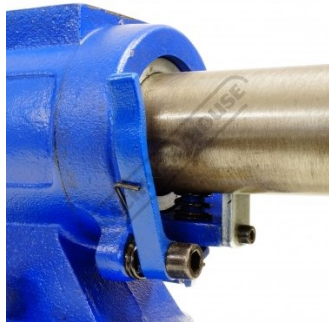

Description

This 125mm universal vice is manufactured from cast iron. The MPV-12 features a rotating head and swivel base, each with its own lock. There's a graduated scale on the swivel head as well as vice opening.

Case-hardened jaws with grooves allow for better gripping. This vice from TM comes with a quick-action vice lock/release mechanism, anvil plus includes both V and pipe jaws.

Features

- MPV-12 - Multi Purpose Vice - Cast Iron - (V075)
- Rotating head with lock
- Swivel base with lock
- Quick action vice lock/release mechanism
- Case hardened jaws with grooves for better gripping
- Graduated scale on swivel head and vice opening
- 63 x 80mm anvil
- Includes V & pipe jaws
- VB-125 - Vice Brake Bender - Suits Bench Vices - (V051)
- 125 x 2mm Mild Steel

Product Brochure For K230

Specific Features

MPV-12 Vice

Right View

Rear View

Rotating Vice with Pipe Jaws

Quick Action Lever

VB-125 Bench Vice Brake

VB-125 Shown Set Up on a Vice

Recommended Accessories

V0531

Aluminium Magnetic Soft Jaws

V0538

Aluminium Magnetic Soft Jaws

V0535

Aluminium Magnetic Soft Jaws