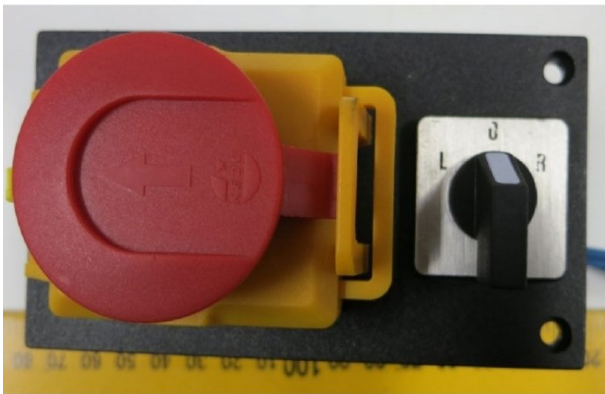

Product Brochure For JM9000

**SWITCH ON/OFF FOR/REV - #**

Suits: AL-320G

Ex GST  
**\$64.00**

Inc GST  
**\$73.60**

ORDER CODE: \_\_\_\_\_ ~

**Specific Features**

Image 2