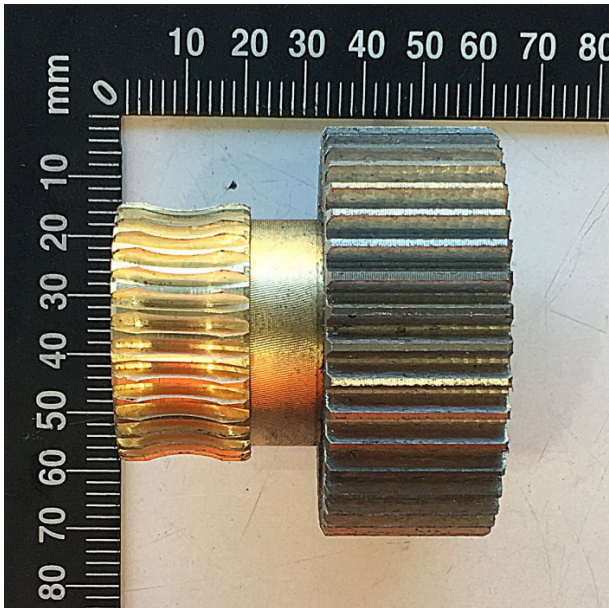

Product Brochure For JM5006

WORM GEAR + GEAR - #6+7

AT400A-03-205 + CQ9332-05-010

Suits: AL-320G

Specific Features

Top View