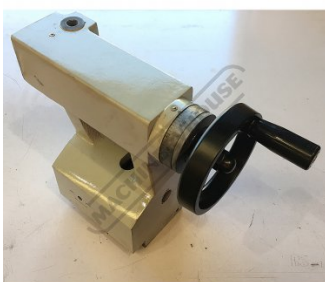

Product Brochure For JM3141

TAILSTOCK ASSY COMPLTE - #1~41

Suits: AL-320G + other models

Please Call

Specific Features

Side View

Detail View