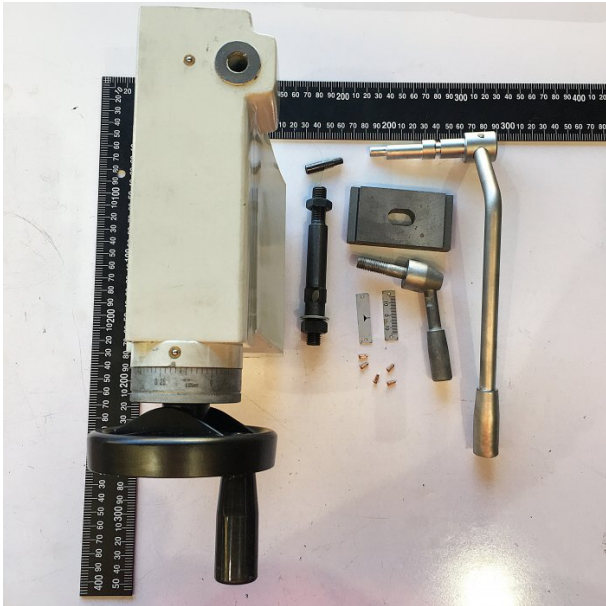

Product Brochure For JM3141

TAILSTOCK ASSY COMPLTE - #1~41

Suits: AL-320G + other models

Please Call

Specific Features

Side View

Detail View