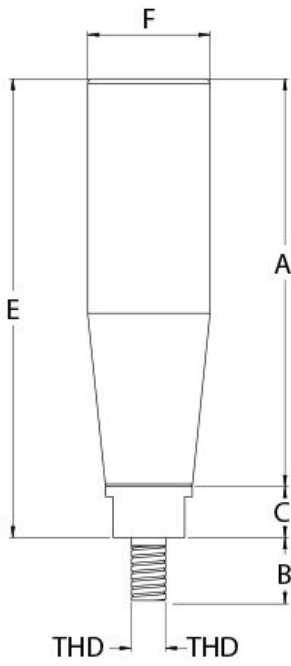

Product Brochure For H9052

Steel Revolving Handle

Packet QTY 1

M10 X1.5 Thread - 82mm long

Ex GST
\$22.00

Inc GST
\$25.30

ORDER CODE:	H9052
Brand:	H9052
Wheel Diameter (mm):	HAFCO
Handle Type:	-
Handle Size (mm):	Revolving
Screw Length (mm):	82
Outside Thread:	-
Internal Thread:	M10 x 1.5P
Pack QTY:	~

Description

Steel Revolving Handle

Features

- Chrome Finish

Product Brochure For H9052

Revolving Handle

All measurements in mm & Kgs

Order Code	Model No.	THD	A	B	C	E	F	Weight
H9050	RH-50C	M6	50	10	8	58	16	0.11
H9051	RH-62C	M8	62	10	8	70	19	0.16
H9052	RH-82C	M10	80	12	10	92	23	0.26

Product Brochure For H9052

Specific Features

Side View