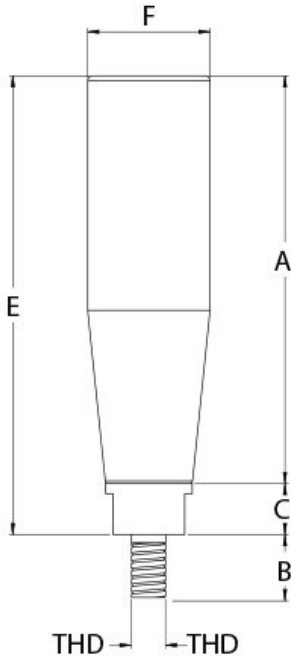

Product Brochure For H9050

Steel Revolving Handle

Packet QTY 1

M6 X1.0 Thread - 50mm long

Ex GST
\$16.00

Inc GST
\$18.40

ORDER CODE:	H9050
Brand:	H9050
Wheel Diameter (mm):	HAFCO
Handle Type:	-
Handle Size (mm):	Revolving
Screw Length (mm):	50
Outside Thread:	-
Internal Thread:	M6 x 1.0P
Pack QTY:	~

Description

Steel Revolving Handle

Features

- Chrome Finish

Product Brochure For H9050

Revolving Handle

All measurements in mm & Kgs

Order Code	Model No.	THD	A	B	C	E	F	Weight
H9050	RH-50C	M6	50	10	8	58	16	0.11
H9051	RH-62C	M8	62	10	8	70	19	0.16
H9052	RH-82C	M10	80	12	10	92	23	0.26

Product Brochure For H9050

Specific Features

Side View