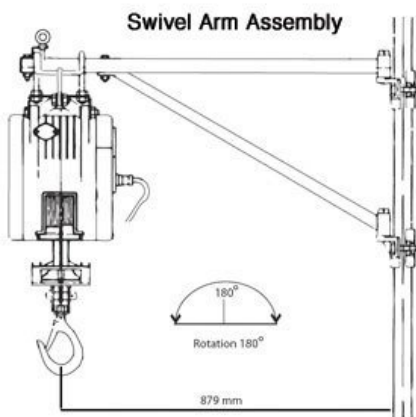

## Product Brochure For H274

Diagram of optional trolley mount bracket attached to a Pacific twin pin push trolley

Model		CWS-80	CWS-160	CWS-230	CWS-300
Rated Capacity	kg	80	160	230	300
Stock Code		CWS080	CWS160	CWS230	CWS300
Lifting Speed	m/min	30	22	14	13
Motor	kW	0.8	1.2	1.3	1.5
Power Supply		240 Volt 1Ø 50 Hz			
Lifting Height	m	35	40	24	24
Wire Rope	Ømmxm	3.3x36	4x41	5x25	4.8 x 25
Net weight	kg	9	14	15	17
Dimensions mm	A	200	244	244	244
	B	168	182	182	182
	C	Ø55	Ø55	Ø60	Ø60
Head Room	H	605	640	640	640