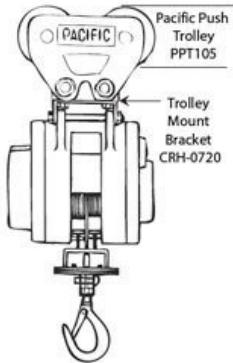

### Optional Accessories

- Mounting Arm CRH-0710
- Push Trolley Mount Bracket CRH-0720A

## Product Brochure For H274

Diagram of optional trolley mount bracket attached to a Pacific twin pin push trolley

Model		CWS-80	CWS-160	CWS-230	CWS-300
Rated Capacity	kg	80	160	230	300
Stock Code		CWS080	CWS160	CWS230	CWS300
Lifting Speed	m/min	30	22	14	13
Motor	kW	0.8	1.2	1.3	1.5
Power Supply		240 Volt 1Ø 50 Hz			
Lifting Height	m	35	40	24	24
Wire Rope	Ømmxm	3.3x36	4x41	5x25	4.8 x 25
Net weight	kg	9	14	15	17
Dimensions mm	A	200	244	244	244
	B	168	182	182	182
	C	Ø55	Ø55	Ø60	Ø60
Head Room	H	605	640	640	640

Product Brochure For H274

**Recommended Accessories**

C147  
Girder Trolley

H300  
Round Slings

H316  
Flat Slings

H305  
Round Slings

H318  
Flat Slings

H308  
Round Slings