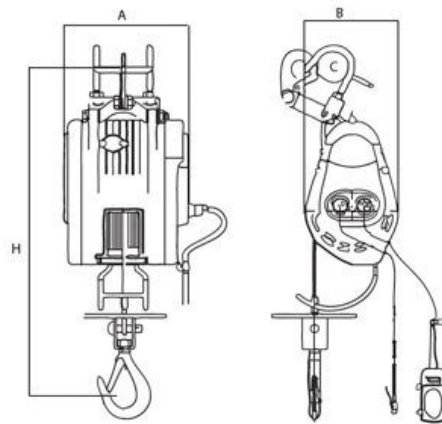

### Optional Accessories

- Mounting Arm CRH-0710
- Push Trolley Mount Bracket CRH-0720A

## Product Brochure For H274

Diagram of optional trolley mount bracket attached to a Pacific twin pin push trolley

Model		CWS-80	CWS-160	CWS-230	CWS-300
Rated Capacity	kg	80	160	230	300
Stock Code		CWS080	CWS160	CWS230	CWS300
Lifting Speed	m/min	30	22	14	13
Motor	kW	0.8	1.2	1.3	1.5
Power Supply		240 Volt 1Ø 50 Hz			
Lifting Height	m	35	40	24	24
Wire Rope	Ømmxm	3.3x36	4x41	5x25	4.8 x 25
Net weight	kg	9	14	15	17
Dimensions mm	A	200	244	244	244
	B	168	182	182	182
	C	Ø55	Ø55	Ø60	Ø60
Head Room	H	605	640	640	640

Product Brochure For H274

**Recommended Accessories**

C147  
Girder Trolley

H300  
Round Slings

H316  
Flat Slings

H305  
Round Slings

H318  
Flat Slings

H308  
Round Slings