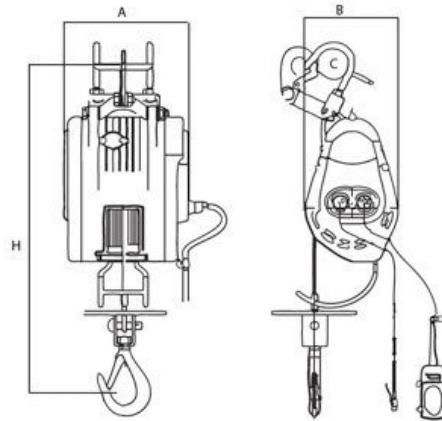

Features

- Lightweight and compact design allowing for easy installation
- Automatic upper limit switch, when rope disc touches the limit arm, hoisting is automatically stopped
- Lower overwind limit switch
- Dynamic and mechanical brake providing instant and safe braking
- Convenient 240 volt/single phase power supply
- Sensor arm automatically stops motor if the wire rope is under-wound
- Wire rope with 360° weighted hook with safety latch
- Supplied with 3 metre power lead and industry plug & 10 metre heavy duty IP65 waterproof pendant control

Optional Accessories

- Mounting Arm CRH-0710
- Push Trolley Mount Bracket CRH-0720

Product Brochure For H273

Diagram of optional trolley mount bracket attached to a Pacific twin pin push trolley

Model		CWS-80	CWS-160	CWS-230	CWS-300
Rated Capacity	kg	80	160	230	300
Stock Code		CWS080	CWS160	CWS230	CWS300
Lifting Speed	m/min	30	22	14	13
Motor	kW	0.8	1.2	1.3	1.5
Power Supply		240 Volt 1Ø 50 Hz			
Lifting Height	m	35	40	24	24
Wire Rope	Ømmxm	3.3x36	4x41	5x25	4.8 x 25
Net weight	kg	9	14	15	17
Dimensions mm	A	200	244	244	244
	B	168	182	182	182
	C	Ø55	Ø55	Ø60	Ø60
Head Room	H	605	640	640	640