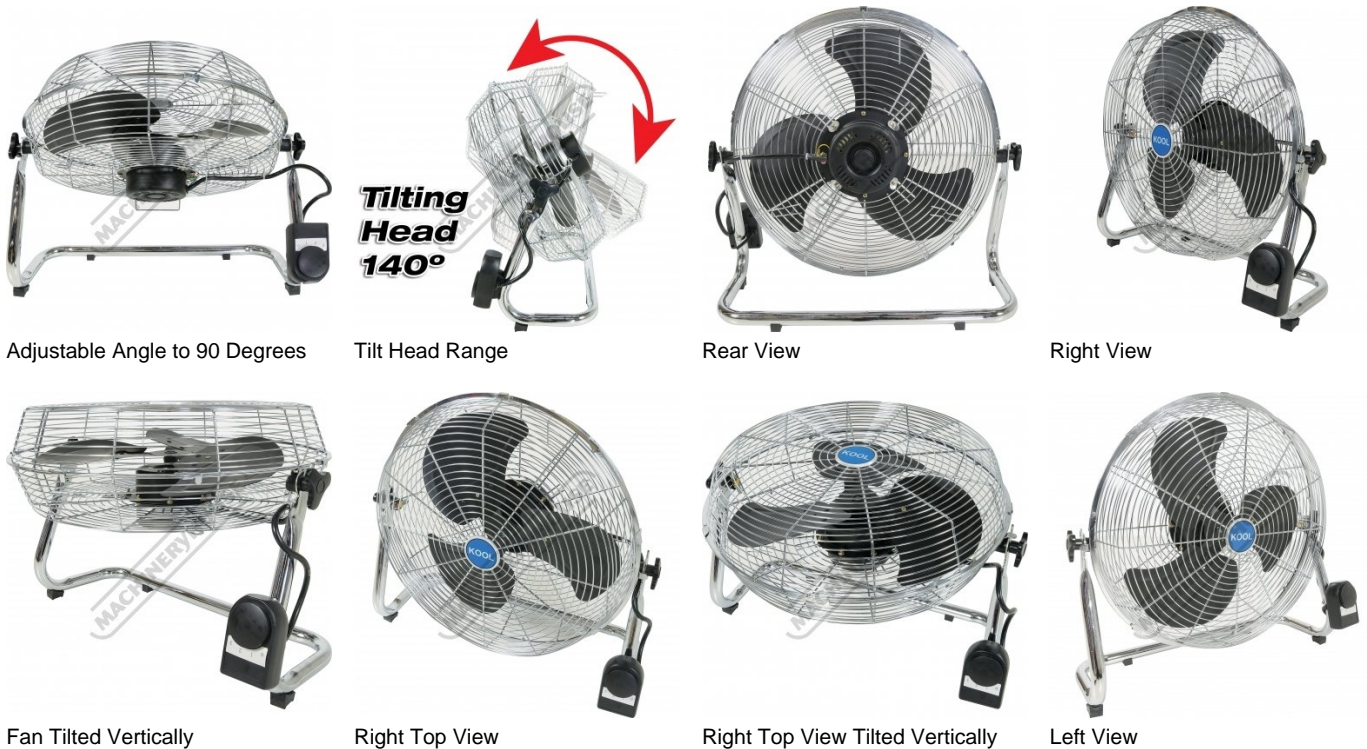

## Industrial Floor Fan - 450mm - FD-45

Fan swivels 140° inside frame  
124 cubic M/min Air Flow

**On Sale**

Ex GST	Inc GST
<del>\$148.00</del>	<del>\$170.20</del>
<b>\$86.09</b>	<b>\$99.00</b>

ORDER CODE:	F026
MODEL:	FD-45
Fan Diameter (mm):	Ø450
Head Tilts (deg):	140°
Oscillating Head (deg):	~
Type:	Floor
Flow Rate (m3/min):	124
Pedestal Height Adjustment (mm):	~
Motor Power (W):	165
Motor Speed (RPM):	1350
Voltage (V):	240
Nett Weight (kg):	7.5

### Features

- Industrial motor, 100% copper wound
- 165W, 1350rpm, 240V motor
- 124 cubic M/min air flow
- 450mm blade diameter (3 blade design)
- Strong chrome steel guard & frame
- 3 x fan speeds
- Fan swivels 140° inside frame

Product Brochure For F026

**Specific Features**

Adjustable Angle to 90 Degrees

Tilt Head Range

Rear View

Right View

Fan Tilted Vertically

Right Top View

Right Top View Tilted Vertically

Left View

Product Brochure For F026

---

Tilt Head Locking Knob

3 Fan Speeds

Rubber Feet

240V Motor