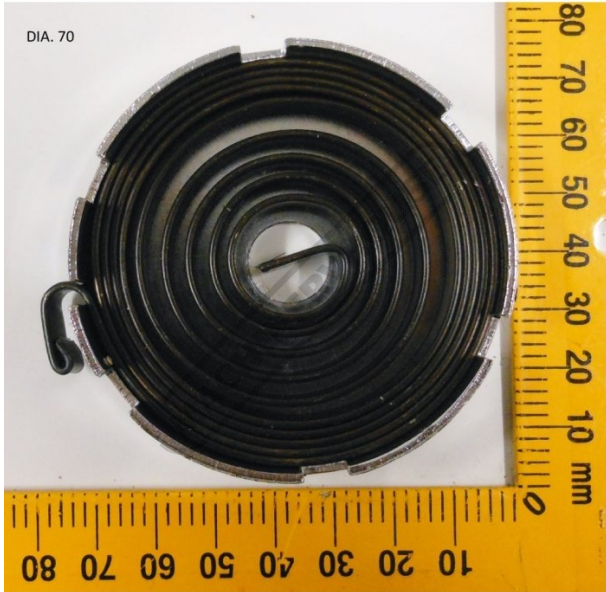

## SPRING AND CAP 70MM OD - #47

Suits: PD-35 + other models

Please Call

### Specific Features

DW047 SPRING and CAP no. 48 47