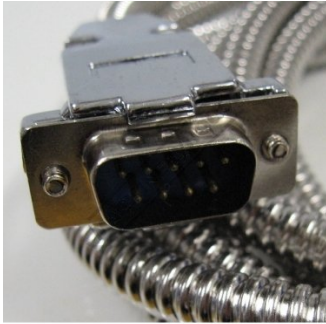

Product Brochure For DR500

**READER HEAD GS-10 3M CABLE - #**

TO FIT SCALE SECTION 22 X 35mm

Suits: + other models

Please Call

ORDER CODE: \_\_\_\_\_

DR500

**Specific Features**

DR500 READER HEAD no.GS 10 3M CABLE 2

DR500 READER HEAD no.GS 10 3M CABLE 3

DR500 READER HEAD no.GS 10 3M CABLE 4

DR500 READER HEAD no.GS 10 3M CABLE 5

## Product Brochure For DR500

---

DR500 READER HEAD no.GS 10.3M CABLE 6