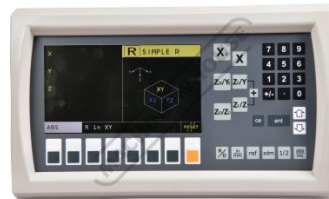

\$561.20

ORDER CODE:	D706
MODEL:	ES-14B
Axis Type (No.):	3-Axis
Accuracy (µm):	5 or 1
Voltage (V):	240 or 110
Suits:	Mill, Lathe, Grinder, & Borer, EDM

Description

ES-14B 3 Axis Multifunctional LCD Digital Readout can be programmed with 1, 2 or 3 axis inputs for all universal milling, lathe, grinder, borer, and EDM functions.

Product Brochure For D706

Specific Features

Rear View

PCD Function

Simple Radius Function

Incline Function

Red Screen

Blue Screen

Yellow Screen

Recommended Accessories

D714L
Basic Lathe Mounting Kit

D714M
3 Axis Basic Mill Mounting Kit

D719
150mm Easson Digital Readout Scale

D720
200mm Easson Digital Readout Scale

Product Brochure For D706