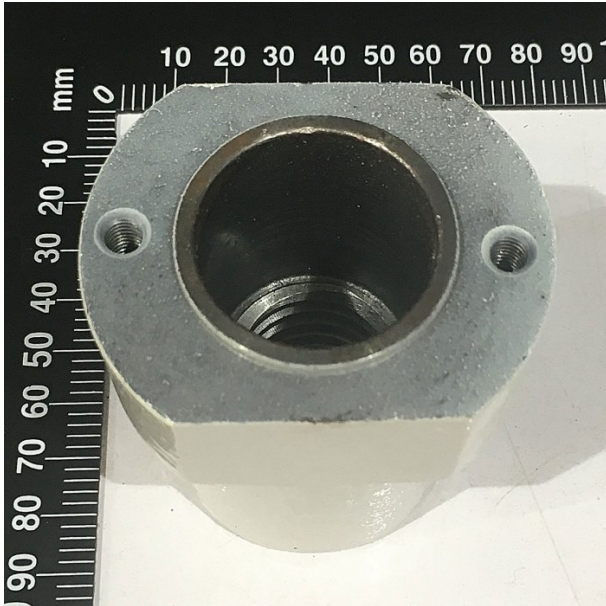

Product Brochure For CS602

**FRONT NUT - #2**

H5D015

Suits: MC-370CE + other models

**Specific Features**

Side View