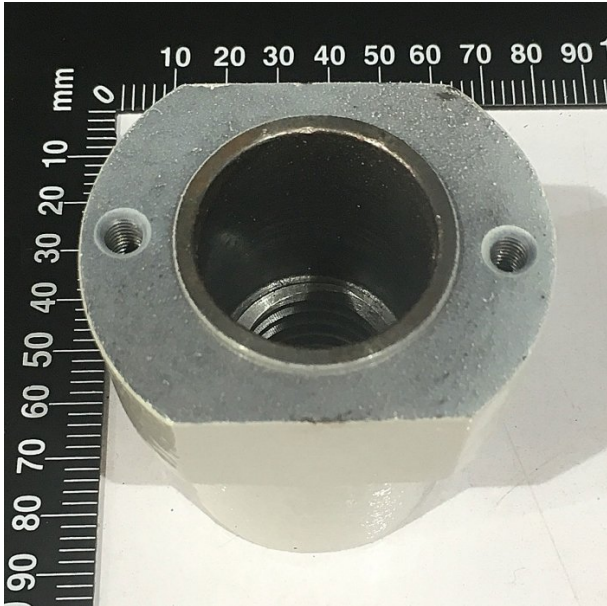

Product Brochure For CS602

FRONT NUT - #2

H5D015

Suits: MC-370CE + other models

Specific Features

Side View