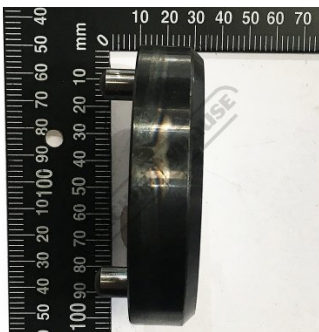

Product Brochure For CS213

FLANGE BLADE (HOC001) - #60

Suits: MC-370CE + other models

Specific Features

Side View