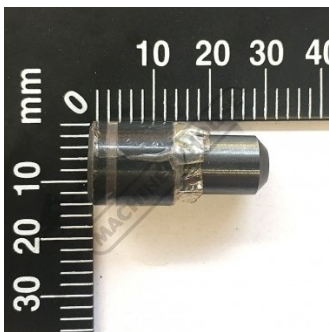

Product Brochure For CS105

---

**PIN (H5A003) - #5**

Suits: MC-370CE + other models

**Specific Features**

Side View