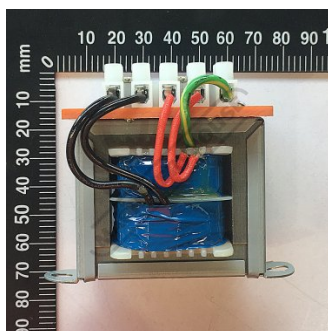

Product Brochure For CQ1005

TRANSFORMER 240V-24V - #

Suits: CS-275

ORDER CODE: CQ1005  
Size: ~

Specific Features

Side View