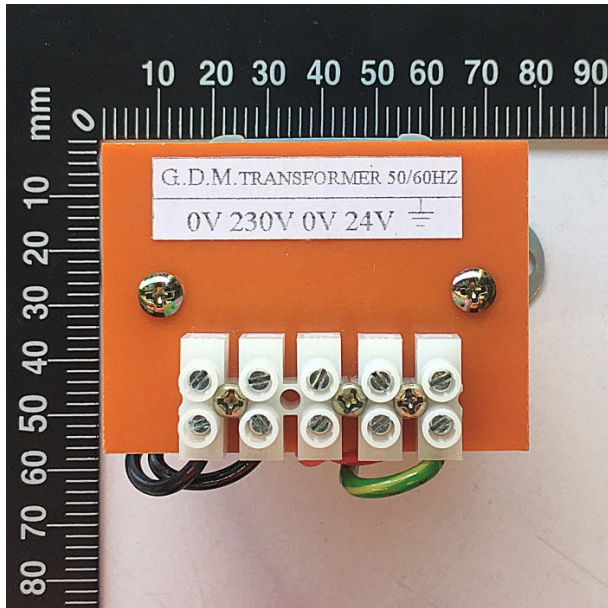

Product Brochure For CQ1005

TRANSFORMER 240V-24V - #

Suits: CS-275

ORDER CODE: CQ1005  
Size: ~

Specific Features

Side View