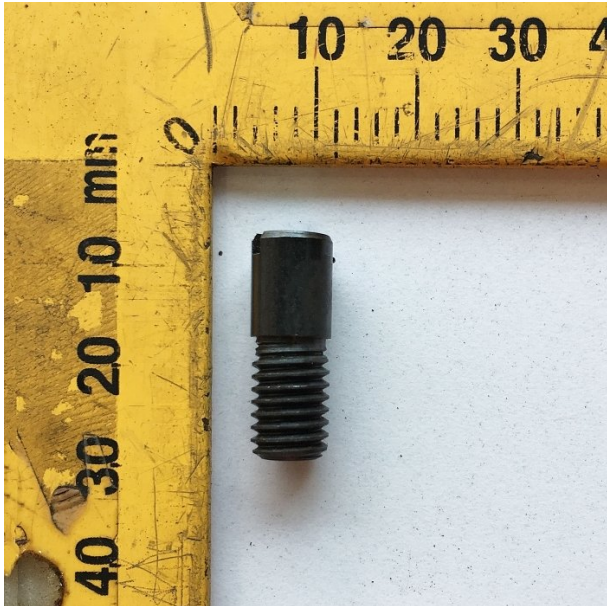

Product Brochure For CQ0047

PIN BLADE DRIVE - #47

Suits: CS-275

Specific Features

Top View