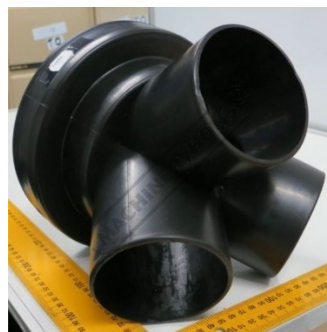

Product Brochure For CG006

ADAPTER 8" TO 3 X 4" TAILS - #12

431025

Suits: DC-80 + other models

Please Call

ORDER CODE:	~
MODEL:	~
Type:	~
Application:	~
Suits Collector Drum Size (mm):	~
Quantity (No.):	~
Suits Model:	~

Specific Features

Image 2

Image 3