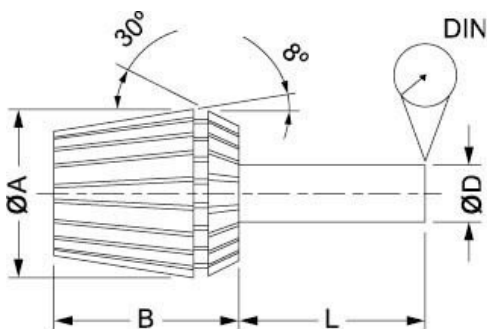

## ER11 Collet Set - 7 Piece

Collet Range  $\varnothing 1 - \varnothing 7\text{mm}$

"Made in Taiwan"

ORDER CODE:	C821
Type:	ER11
Pieces in Set (No.):	7
Collet Range:	1, 2, 3, 4, 5, 6, 7mm & -

### Description

Note: Sets do not include spanner

Collet	A	B	L	DIN	RANGE (D)
ER11	11.5	18	6	0.02	0.5-7.0
ER16	17	27	10	0.02	0.5-10.0
ER20	21	31	16	0.02	1.0-13.0
ER25	26	35	25	0.02	1.0-16.0
ER32	33	40	40	0.02	2.0-20.0
ER40	41	46	50	0.03	3.0-26.0