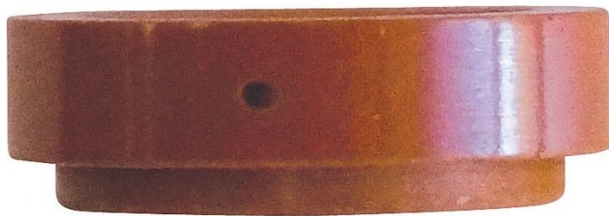

Product Brochure For C622

Swirl Ring - SC8006

Suits Surecut SC80 Plasma Torch

On Sale

Ex GST

~~\$39.13~~

\$36.52

Inc GST

~~\$45.00~~

\$42.00

ORDER CODE:	C622
Part Number:	SC8006
Plasma Machine Model:	RazorCut 45/80
Plasma Torch Model:	Surecut SC80
Plasma Torch Type:	~
Type:	Swirl Ring
Size (mm):	~
Pack Quantity:	1

Description

Swirl Ring
SC8006

Product Brochure For C622

Recommended Accessories

C620
Electrodes

C624
0.9mm Cutting Tips

C626
Retaining Cup