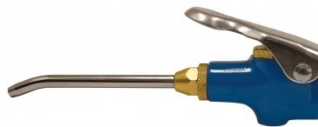

#### Features

- The proven name and world leader in Compressed Air Technology, Ingersoll Rand presents the SCD Elite Electric and Petrol Compressor Range
- The range of electric and petrol configurations feature a Cast Iron Pump
- and a Cast Iron Peace of Mind Warranty on all models
- Why Cast Iron? Cast Iron simply out-performs and outlasts its aluminium equivalent. It affords you industrial strength with higher efficiency and greater reliability
- Cool running on low revs - A big plus. The slow revving results in cooler running
- Weight and Price - The Elite Compressors from Ingersoll Rand deliver a significantly higher quality compressor but still at a comparable weight and price
- Choice of Models - Choose from the highly efficient 314L/min models right up to the gutsy Petrol Driven Honda Engine model
- This comprehensive range will deliver years of trouble-free service - for which Ingersoll-Rand is renowned

Product Brochure For C5430

**Recommended Accessories**

H045  
Retractable Air Hose Reel -  
Includes Air Dusting gun

H040  
Industrial Retractable Air Hose  
Reel

H008  
Industrial Polymer Air Hose

H018  
Recoil PU Air Hose

A250  
Hi Flow Air Duster Gun

A251  
Hi Flow Air Duster Gun

S440  
Air Blow Gun

A264  
Professional Tyre Inflator with  
Linear Gauge

Product Brochure For C5430

**A043**  
Air Micro Die Grinder Kit

**A046**  
Air Pop Rivet Kit