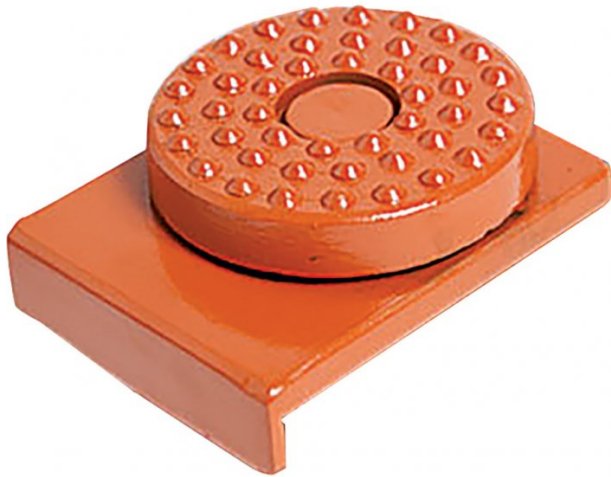

Product Brochure For C1701

## Turntable & Handle - 2.5 - 7.5 Tonne - LSK120

Suits Pacific Load Skates

ORDER CODE:	C1701
MODEL:	LSK120
Type:	Turntable & Handle
Capacity (Tonne):	2.5 - 7.5 Available
Unit Length (mm):	~
Unit Width (mm):	~
Unit Height (mm):	~
Unit Track Width (mm):	~
Unit Roller Diameter (mm):	~
Number of Rollers per unit (No.):	~
Height Including Turntable (mm):	~
Turntable Top Diameter (mm):	Ø100
Nett Weight (kg):	~

### Description

Suits 2.5 tonne - 7.5 tonne load skate  
Shown with optional load skate

### Specific Features

Shown with Optional Load Skate