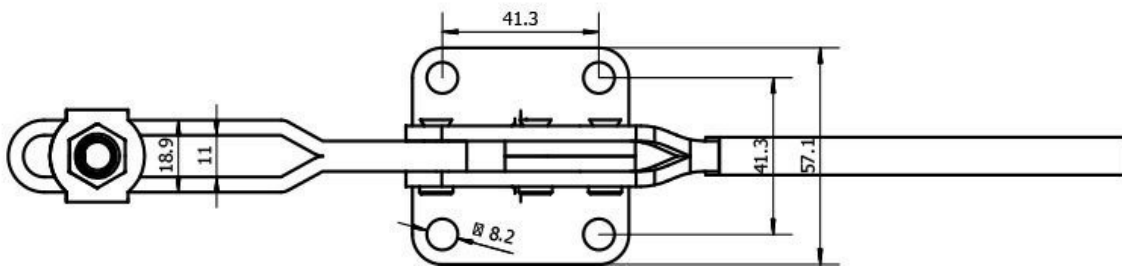

## Horizontal Toggle Clamp - MP-20235

340kg Capacity

**Ex GST**  
**\$30.00**

**Inc GST**  
**\$34.50**

ORDER CODE:	C1006
MODEL:	MP-20235
Type:	Horizontal Toggle Clamp
Clamping Capacity:	
Locking Handle - Pivot Movement:	50°
Clamp Bar - Pivot Movement:	85°
Plunger Travel (mm):	~
Throat Depth (mm):	~
Opening (mm):	~
Size:	~
Quantity Per Pack (No.):	1
Clamping Force (kg):	340kg
Over all Length (mm):	~
Nett Weight (kg):	0.6

### Features

- MP-20235 - Horizontal Toggle Clamp
- Holding capacity: 340kg
- Handle moves: 50°
- Bar moves: 85°
- Weight: 600g

Product Brochure For C1006

**Specific Features**

Open

Product Brochure For C1006