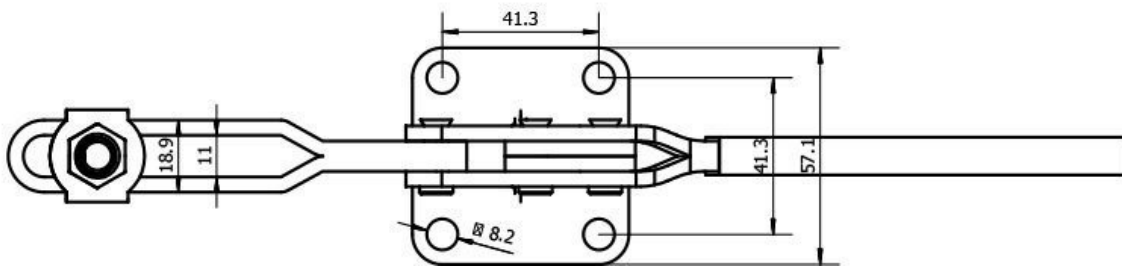

Product Brochure For C1006

MP-20235 - Horizontal Toggle Clamp

340kg Capacity

On Sale

Ex GST
~~\$28.00~~
\$22.61

Inc GST
~~\$32.20~~
\$26.00

ORDER CODE:	C1006
MODEL:	MP-20235
Type:	Horizontal Toggle Clamp
Clamping Capacity:	
Locking Handle - Pivot Movement:	50°
Clamp Bar - Pivot Movement:	85°
Plunger Travel (mm):	~
Throat Depth (mm):	~
Opening (mm):	~
Size:	~
Quantity Per Pack (No.):	1
Clamping Force (kg):	340kg
Over all Length (mm):	~
Nett Weight (kg):	0.6

Features

- MP-20235 - Horizontal Toggle Clamp
- Holding capacity: 340kg
- Handle moves: 50°
- Bar moves: 85°
- Weight: 600g

Product Brochure For C1006

Specific Features

Product Brochure For C1006

Recommended Accessories