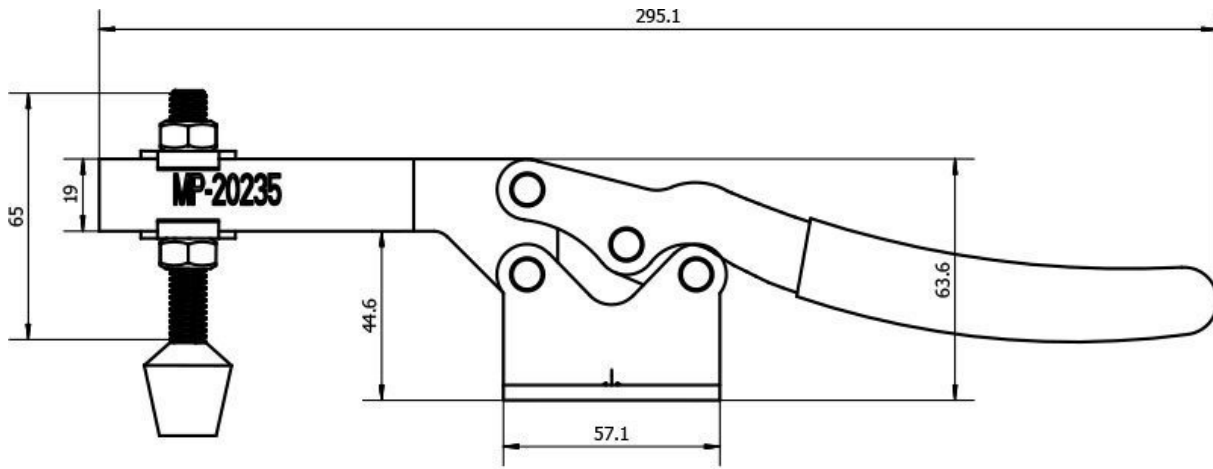

Product Brochure For C1006

MP-20235 - Horizontal Toggle Clamp

340kg Capacity

On Sale

Ex GST
~~\$28.00~~
\$22.61

Inc GST
~~\$32.20~~
\$26.00

ORDER CODE:	C1006
MODEL:	MP-20235
Type:	Horizontal Toggle Clamp
Clamping Capacity:	
Locking Handle - Pivot Movement:	50°
Clamp Bar - Pivot Movement:	85°
Plunger Travel (mm):	~
Throat Depth (mm):	~
Opening (mm):	~
Size:	~
Quantity Per Pack (No.):	1
Clamping Force (kg):	340kg
Over all Length (mm):	~
Nett Weight (kg):	0.6

Features

- MP-20235 - Horizontal Toggle Clamp
- Holding capacity: 340kg
- Handle moves: 50°
- Bar moves: 85°
- Weight: 600g

Product Brochure For C1006

Specific Features

Product Brochure For C1006

Recommended Accessories

C1001
Vertical Toggle Clamp

C100
Vertical Toggle Clamp

C0999
Vertical Toggle Clamp

C0998
Vertical Toggle Clamp

C1003
Horizontal Toggle Clamp

C1005
Horizontal Toggle Clamp

C1008
Straight Line Toggle Clamp

C1011
Straight Line with Threaded Collar Toggle Clamp

Product Brochure For C1006

C1009

Straight Line Toggle Clamp

C1010

Straight Line Toggle Clamp