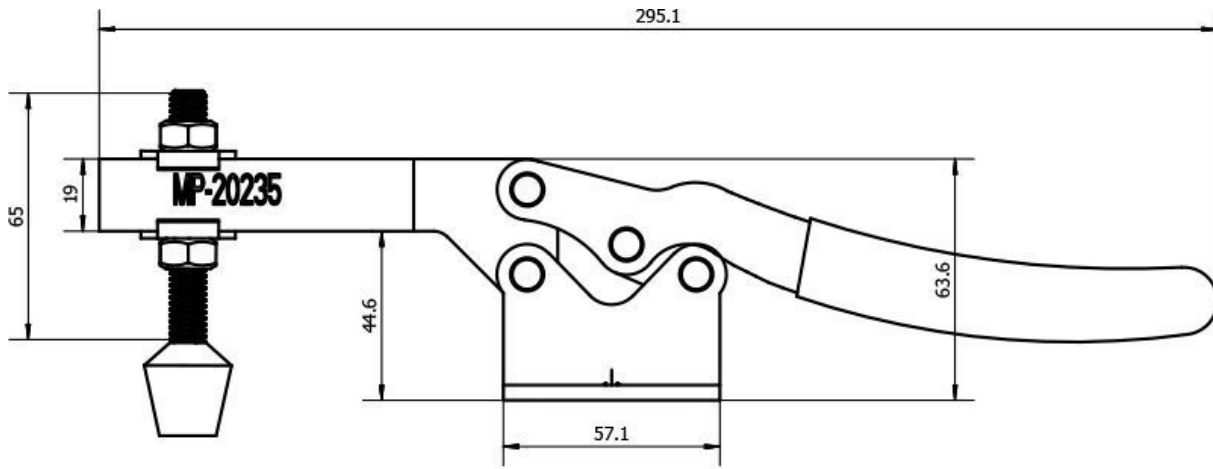

## Horizontal Toggle Clamp - MP-20235

340kg Capacity

**Ex GST**  
**\$30.00**

**Inc GST**  
**\$34.50**

ORDER CODE:	C1006
MODEL:	MP-20235
Type:	Horizontal Toggle Clamp
Clamping Capacity:	
Locking Handle - Pivot Movement:	50°
Clamp Bar - Pivot Movement:	85°
Plunger Travel (mm):	~
Throat Depth (mm):	~
Opening (mm):	~
Size:	~
Quantity Per Pack (No.):	1
Clamping Force (kg):	340kg
Over all Length (mm):	~
Nett Weight (kg):	0.6

### Features

- MP-20235 - Horizontal Toggle Clamp
- Holding capacity: 340kg
- Handle moves: 50°
- Bar moves: 85°
- Weight: 600g

Product Brochure For C1006

**Specific Features**

Open

Product Brochure For C1006