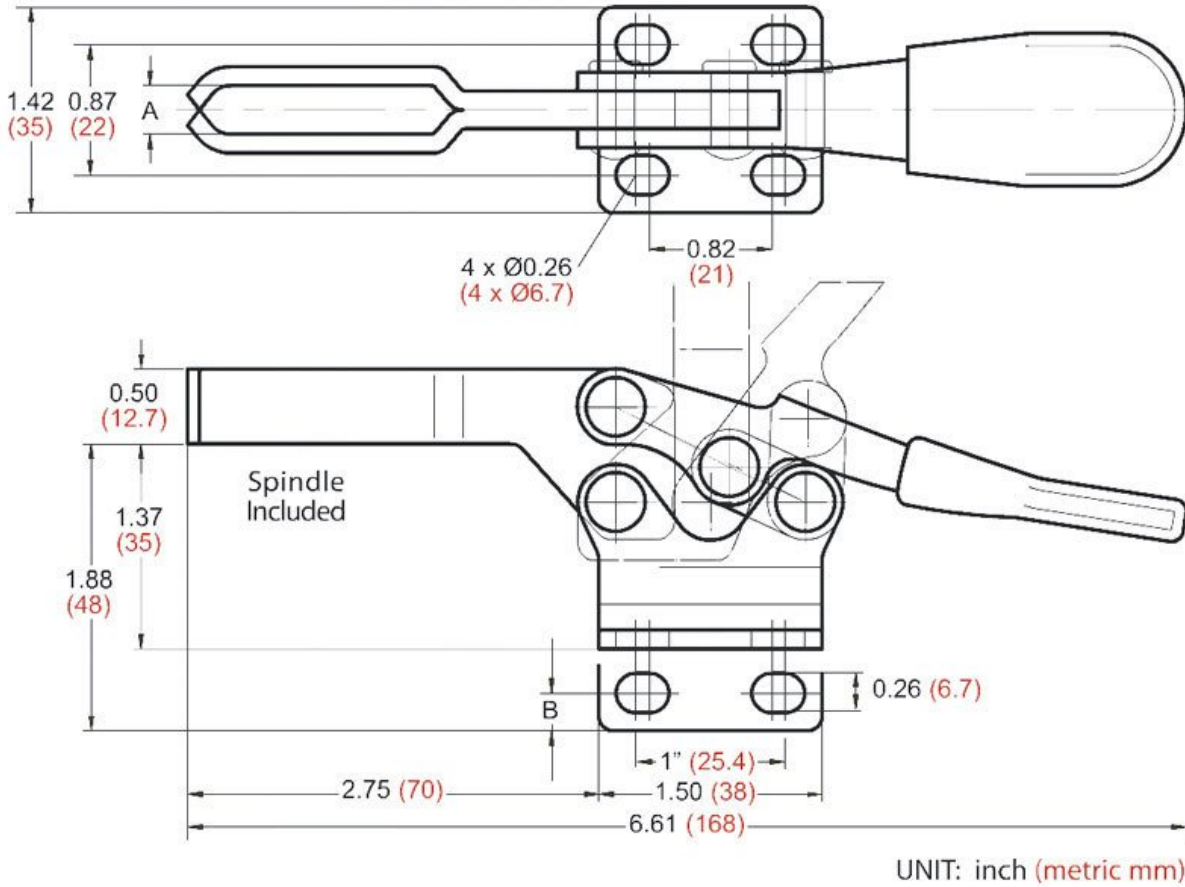

Product Brochure For C1005

KL-225D - Horizontal Toggle Clamp

250kg Capacity

On Sale

Ex GST
~~\$20.00~~
\$16.96

Inc GST
~~\$23.00~~
\$19.50

ORDER CODE:	C1005
MODEL:	KL-225D
Type:	Horizontal Toggle Clamp
Clamping Capacity:	
Locking Handle - Pivot Movement:	65°
Clamp Bar - Pivot Movement:	90°
Plunger Travel (mm):	~
Throat Depth (mm):	~
Opening (mm):	~
Size:	~
Quantity Per Pack (No.):	1
Clamping Force (kg):	250kg
Over all Length (mm):	~
Nett Weight (kg):	0.36

Features

- KL-225D - Horizontal Toggle Clamp
- Holding capacity: 250kg
- Handle moves: 65°
- Bar moves: 90°
- Weight: 360g

Product Brochure For C1005

Specific Features

Open Position

Product Brochure For C1005

C1011
Straight Line with Threaded Collar Toggle Clamp

Product Brochure For C1005

C1009

Straight Line Toggle Clamp

C1010

Straight Line Toggle Clamp