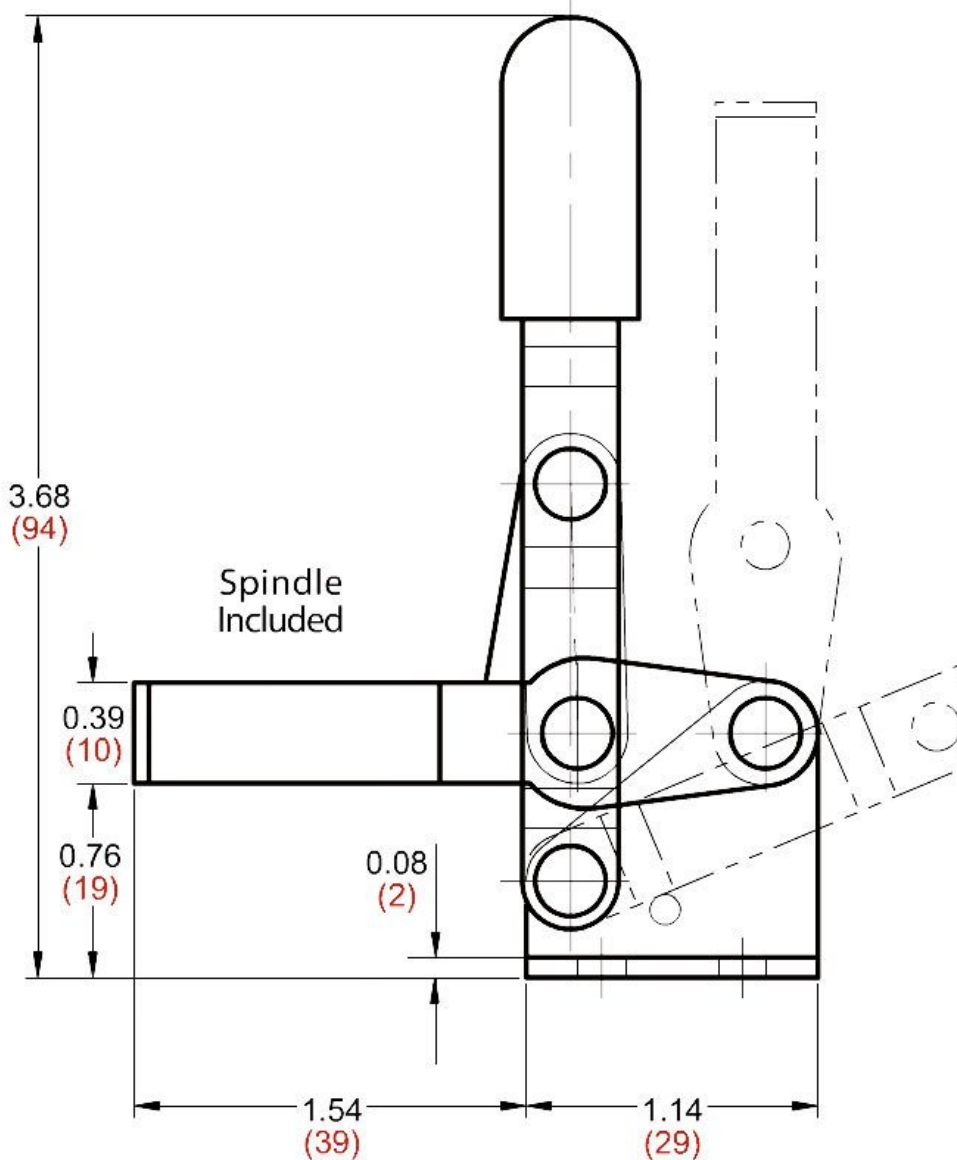

Product Brochure For C1001

KL-102B - Vertical Toggle Clamp

100kg Capacity

On Sale

Ex GST
~~\$18.00~~
\$15.22

Inc GST
~~\$20.70~~
\$17.50

ORDER CODE:	C1001
MODEL:	KL-102B
Type:	Vertical Toggle Clamp
Clamping Capacity:	
Locking Handle - Pivot Movement:	65°
Clamp Bar - Pivot Movement:	90°
Plunger Travel (mm):	~
Throat Depth (mm):	~
Opening (mm):	~
Size:	~
Quantity Per Pack (No.):	1
Clamping Force (kg):	100kg
Over all Length (mm):	~
Nett Weight (kg):	0.36

Features

- KL-102B - Vertical Toggle Clamp
- Holding capacity: 100kg
- Handle moves: 65°
- Bar moves: 90°
- Weight: 360g

Product Brochure For C1001

UNIT: inch (metric mm)

Product Brochure For C1001

Specific Features

Open Position

Recommended Accessories

C100
Vertical Toggle Clamp

C0999
Vertical Toggle Clamp

C0998
Vertical Toggle Clamp

C1003
Horizontal Toggle Clamp

C1005
Horizontal Toggle Clamp

C1006
Horizontal Toggle Clamp

C1008
Straight Line Toggle Clamp

C1011
Straight Line with Threaded Collar Toggle Clamp

Product Brochure For C1001

C1009

Straight Line Toggle Clamp

C1010

Straight Line Toggle Clamp