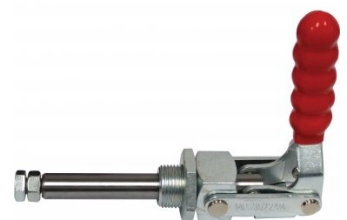

Product Brochure For C1001

KL-102B - Vertical Toggle Clamp

100kg Capacity

On Sale

Ex GST
~~\$18.00~~
\$15.22

Inc GST
~~\$20.70~~
\$17.50

ORDER CODE:	C1001
MODEL:	KL-102B
Type:	Vertical Toggle Clamp
Clamping Capacity:	
Locking Handle - Pivot Movement:	65°
Clamp Bar - Pivot Movement:	90°
Plunger Travel (mm):	~
Throat Depth (mm):	~
Opening (mm):	~
Size:	~
Quantity Per Pack (No.):	1
Clamping Force (kg):	100kg
Over all Length (mm):	~
Nett Weight (kg):	0.36

Features

- KL-102B - Vertical Toggle Clamp
- Holding capacity: 100kg
- Handle moves: 65°
- Bar moves: 90°
- Weight: 360g

Product Brochure For C1001

UNIT: inch (metric mm)

Product Brochure For C1001

Specific Features

Open Position

Recommended Accessories

C100
Vertical Toggle Clamp

C0999
Vertical Toggle Clamp

C0998
Vertical Toggle Clamp

C1003
Horizontal Toggle Clamp

C1005
Horizontal Toggle Clamp

C1006
Horizontal Toggle Clamp

C1008
Straight Line Toggle Clamp

C1011
Straight Line with Threaded Collar Toggle Clamp

Product Brochure For C1001

C1009

Straight Line Toggle Clamp

C1010

Straight Line Toggle Clamp