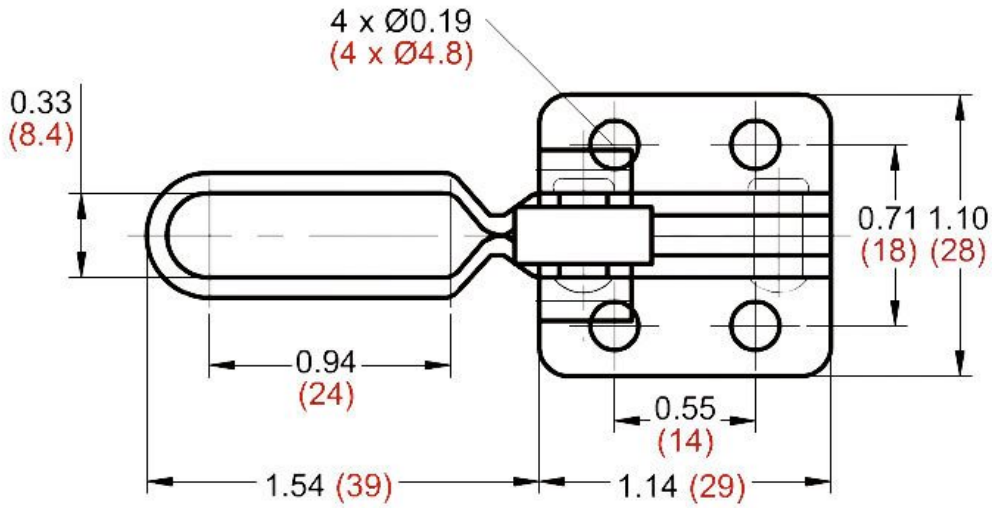

Product Brochure For C1001

Vertical Toggle Clamp - KL-102B

100kg Capacity

Ex GST
\$20.00

Inc GST
\$23.00

ORDER CODE:	C1001
MODEL:	KL-102B
Type:	Vertical Toggle Clamp
Clamping Capacity:	
Locking Handle - Pivot Movement:	65°
Clamp Bar - Pivot Movement:	90°
Plunger Travel (mm):	~
Throat Depth (mm):	~
Opening (mm):	~
Size:	~
Quantity Per Pack (No.):	1
Clamping Force (kg):	100kg
Over all Length (mm):	~
Nett Weight (kg):	0.36

Features

- KL-102B - Vertical Toggle Clamp
- Holding capacity: 100kg
- Handle moves: 65°
- Bar moves: 90°
- Weight: 360g

Product Brochure For C1001

UNIT: inch (metric mm)

Product Brochure For C1001

Specific Features

C1008
Straight Line Toggle Clamp

C1011
Straight Line with Threaded Collar Toggle Clamp

Product Brochure For C1001

C1009

Straight Line Toggle Clamp

C1010

Straight Line Toggle Clamp