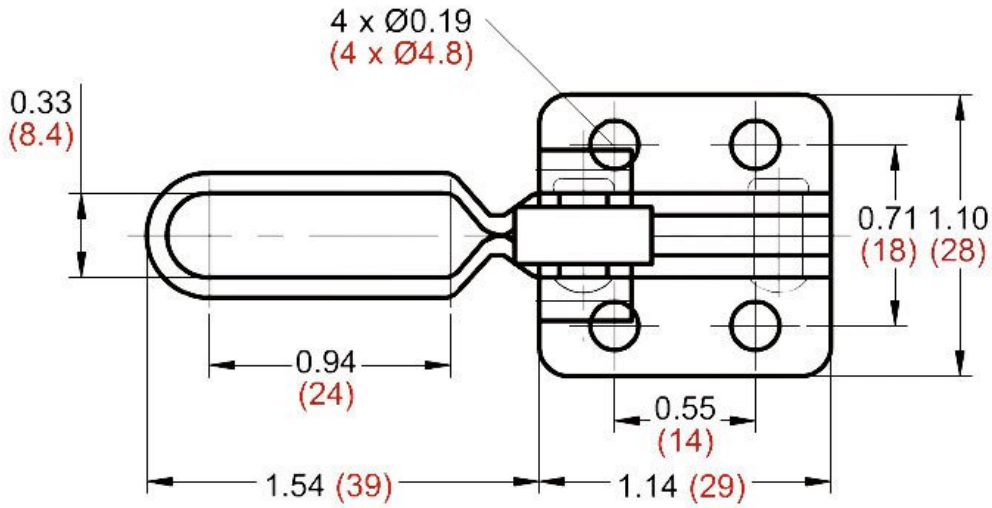

Product Brochure For C1001

KL-102B - Vertical Toggle Clamp

100kg Capacity

On Sale

Ex GST
~~\$18.00~~
\$15.22

Inc GST
~~\$20.70~~
\$17.50

ORDER CODE:	C1001
MODEL:	KL-102B
Type:	Vertical Toggle Clamp
Clamping Capacity:	
Locking Handle - Pivot Movement:	65°
Clamp Bar - Pivot Movement:	90°
Plunger Travel (mm):	~
Throat Depth (mm):	~
Opening (mm):	~
Size:	~
Quantity Per Pack (No.):	1
Clamping Force (kg):	100kg
Over all Length (mm):	~
Nett Weight (kg):	0.36

Features

- KL-102B - Vertical Toggle Clamp
- Holding capacity: 100kg
- Handle moves: 65°
- Bar moves: 90°
- Weight: 360g

Product Brochure For C1001

UNIT: inch (metric mm)

Product Brochure For C1001

Specific Features

C1008
Straight Line Toggle Clamp

C1011
Straight Line with Threaded Collar Toggle Clamp

Product Brochure For C1001

C1009

Straight Line Toggle Clamp

C1010

Straight Line Toggle Clamp