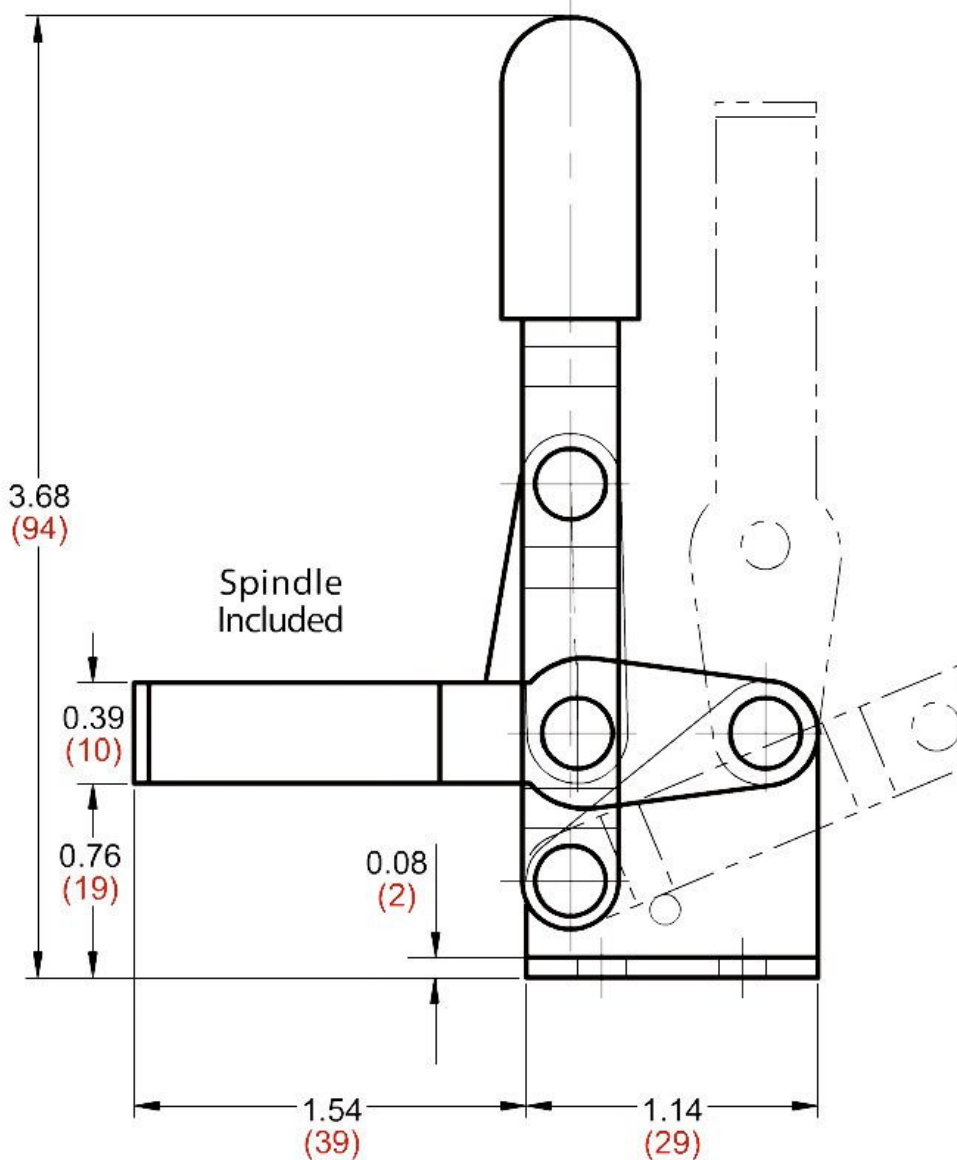

Product Brochure For C1001

Vertical Toggle Clamp - KL-102B

100kg Capacity

Ex GST
\$20.00

Inc GST
\$23.00

ORDER CODE:	C1001
MODEL:	KL-102B
Type:	Vertical Toggle Clamp
Clamping Capacity:	
Locking Handle - Pivot Movement:	65°
Clamp Bar - Pivot Movement:	90°
Plunger Travel (mm):	~
Throat Depth (mm):	~
Opening (mm):	~
Size:	~
Quantity Per Pack (No.):	1
Clamping Force (kg):	100kg
Over all Length (mm):	~
Nett Weight (kg):	0.36

Features

- KL-102B - Vertical Toggle Clamp
- Holding capacity: 100kg
- Handle moves: 65°
- Bar moves: 90°
- Weight: 360g

Product Brochure For C1001

UNIT: inch (metric mm)

Product Brochure For C1001

Specific Features

Open Position

Recommended Accessories

C100
Vertical Toggle Clamp

C0999
Vertical Toggle Clamp

C0998
Vertical Toggle Clamp

C1003
Horizontal Toggle Clamp

C1005
Horizontal Toggle Clamp

C1006
Horizontal Toggle Clamp

C1008
Straight Line Toggle Clamp

C1011
Straight Line with Threaded Collar Toggle Clamp

Product Brochure For C1001

C1009

Straight Line Toggle Clamp

C1010

Straight Line Toggle Clamp