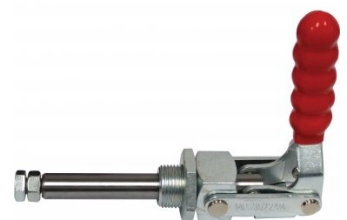

Product Brochure For C100

KL-12130 - Vertical Toggle Clamp

227kg Capacity

On Sale

Ex GST
~~\$20.00~~
\$16.96

Inc GST
~~\$23.00~~
\$19.50

ORDER CODE:	C100
MODEL:	KL-12130
Type:	Vertical Toggle Clamp
Clamping Capacity:	
Locking Handle - Pivot Movement:	65°
Clamp Bar - Pivot Movement:	100°
Plunger Travel (mm):	~
Throat Depth (mm):	~
Opening (mm):	~
Size:	~
Quantity Per Pack (No.):	1
Clamping Force (kg):	227kg
Over all Length (mm):	~
Nett Weight (kg):	0.36

Features

- KL-12130 - Vertical Toggle Clamp
- Holding capacity: 227kg
- Handle moves: 65°
- Bar moves: 100°
- Weight: 360g

Product Brochure For C100

Product Brochure For C100

Specific Features

Open Position

Recommended Accessories

C1001
Vertical Toggle Clamp

C0999
Vertical Toggle Clamp

C0998
Vertical Toggle Clamp

C1003
Horizontal Toggle Clamp

C1005
Horizontal Toggle Clamp

C1006
Horizontal Toggle Clamp

C1008
Straight Line Toggle Clamp

C1011
Straight Line with Threaded Collar Toggle Clamp

Product Brochure For C100

C1009

Straight Line Toggle Clamp

C1010

Straight Line Toggle Clamp