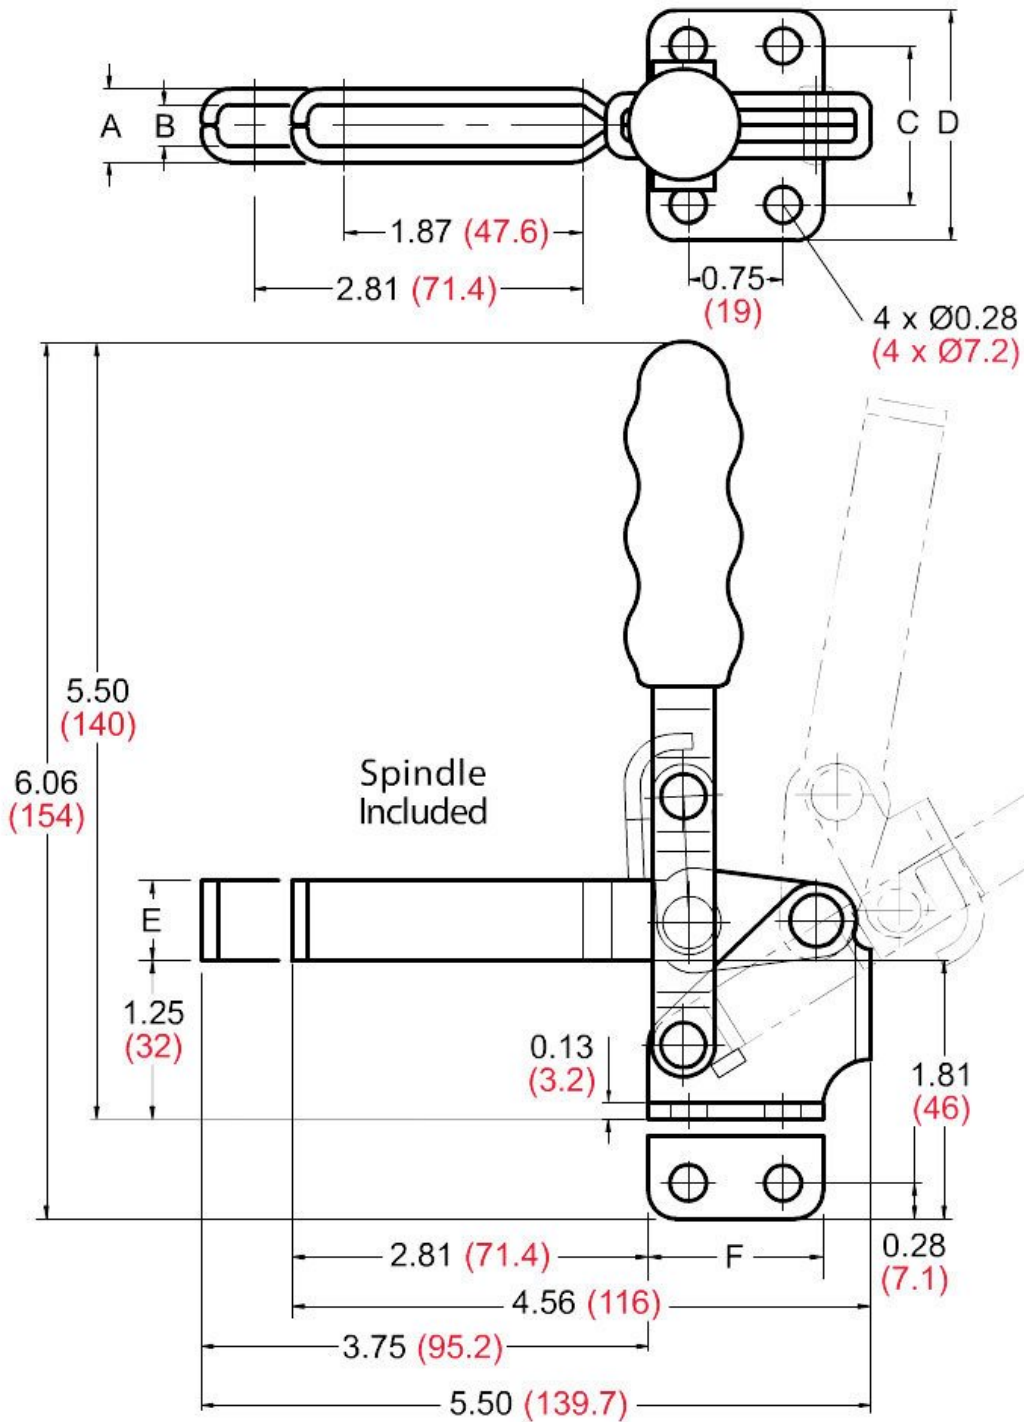

Product Brochure For C100

KL-12130 - Vertical Toggle Clamp

227kg Capacity

On Sale

Ex GST
~~\$20.00~~
\$16.96

Inc GST
~~\$23.00~~
\$19.50

ORDER CODE:	C100
MODEL:	KL-12130
Type:	Vertical Toggle Clamp
Clamping Capacity:	
Locking Handle - Pivot Movement:	65°
Clamp Bar - Pivot Movement:	100°
Plunger Travel (mm):	~
Throat Depth (mm):	~
Opening (mm):	~
Size:	~
Quantity Per Pack (No.):	1
Clamping Force (kg):	227kg
Over all Length (mm):	~
Nett Weight (kg):	0.36

Features

- KL-12130 - Vertical Toggle Clamp
- Holding capacity: 227kg
- Handle moves: 65°
- Bar moves: 100°
- Weight: 360g

Product Brochure For C100

Product Brochure For C100

Specific Features

Open Position

Recommended Accessories

C1001
Vertical Toggle Clamp

C0999
Vertical Toggle Clamp

C0998
Vertical Toggle Clamp

C1003
Horizontal Toggle Clamp

C1005
Horizontal Toggle Clamp

C1006
Horizontal Toggle Clamp

C1008
Straight Line Toggle Clamp

C1011
Straight Line with Threaded Collar Toggle Clamp

Product Brochure For C100

C1009

Straight Line Toggle Clamp

C1010

Straight Line Toggle Clamp