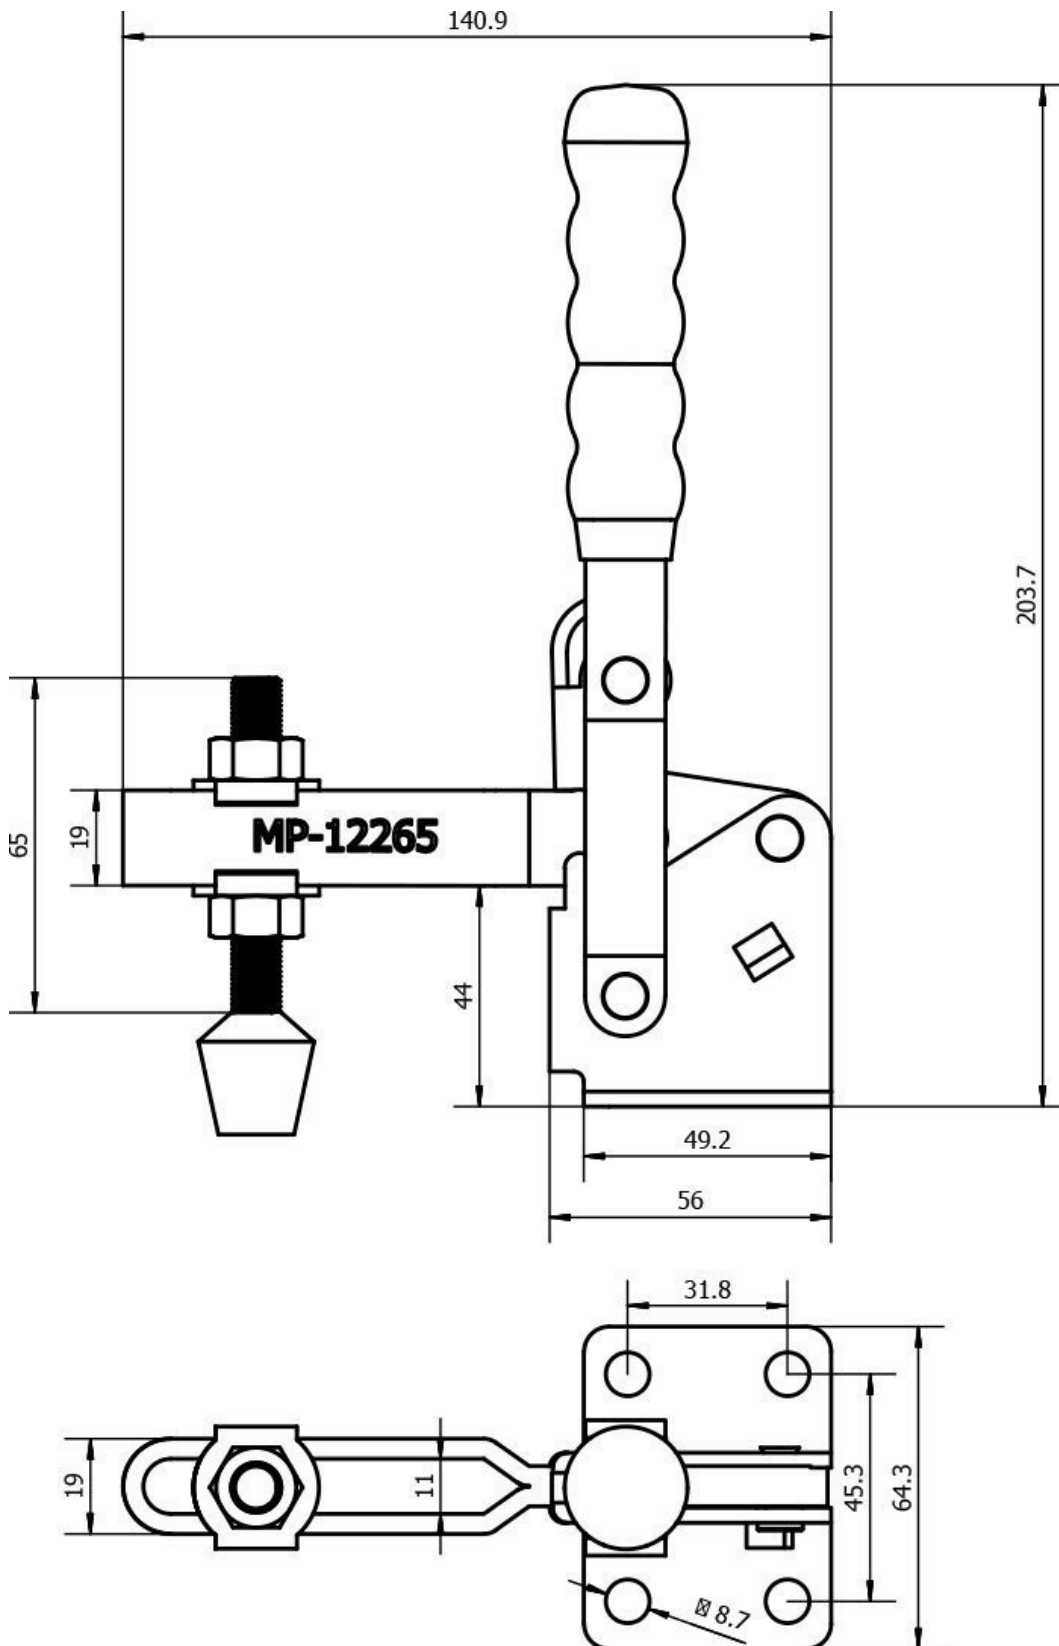

Product Brochure For C0999

Vertical Toggle Clamp - MP-12265

340kg Capacity

Ex GST
\$30.00

Inc GST
\$34.50

ORDER CODE:	C0999
MODEL:	MP-12265
Type:	Vertical Toggle Clamp
Clamping Capacity:	
Locking Handle - Pivot Movement:	58°
Clamp Bar - Pivot Movement:	105°
Plunger Travel (mm):	~
Throat Depth (mm):	~
Opening (mm):	~
Size:	~
Quantity Per Pack (No.):	1
Clamping Force (kg):	340kg
Over all Length (mm):	~
Nett Weight (kg):	0.7

Features

- MP-12265 - Vertical Toggle Clamp
- Holding capacity: 340kg
- Handle moves: 58°
- Bar moves: 105°
- Weight: 700g

Product Brochure For C0999

Product Brochure For C0999

Specific Features

Open

Recommended Accessories

C1001
Vertical Toggle Clamp

C100
Vertical Toggle Clamp

C0998
Vertical Toggle Clamp

C1003
Horizontal Toggle Clamp

C1005
Horizontal Toggle Clamp

C1006
Horizontal Toggle Clamp

C1008
Straight Line Toggle Clamp

C1011
Straight Line with Threaded Collar Toggle Clamp

Product Brochure For C0999

C1009
Straight Line Toggle Clamp

C1010
Straight Line Toggle Clamp