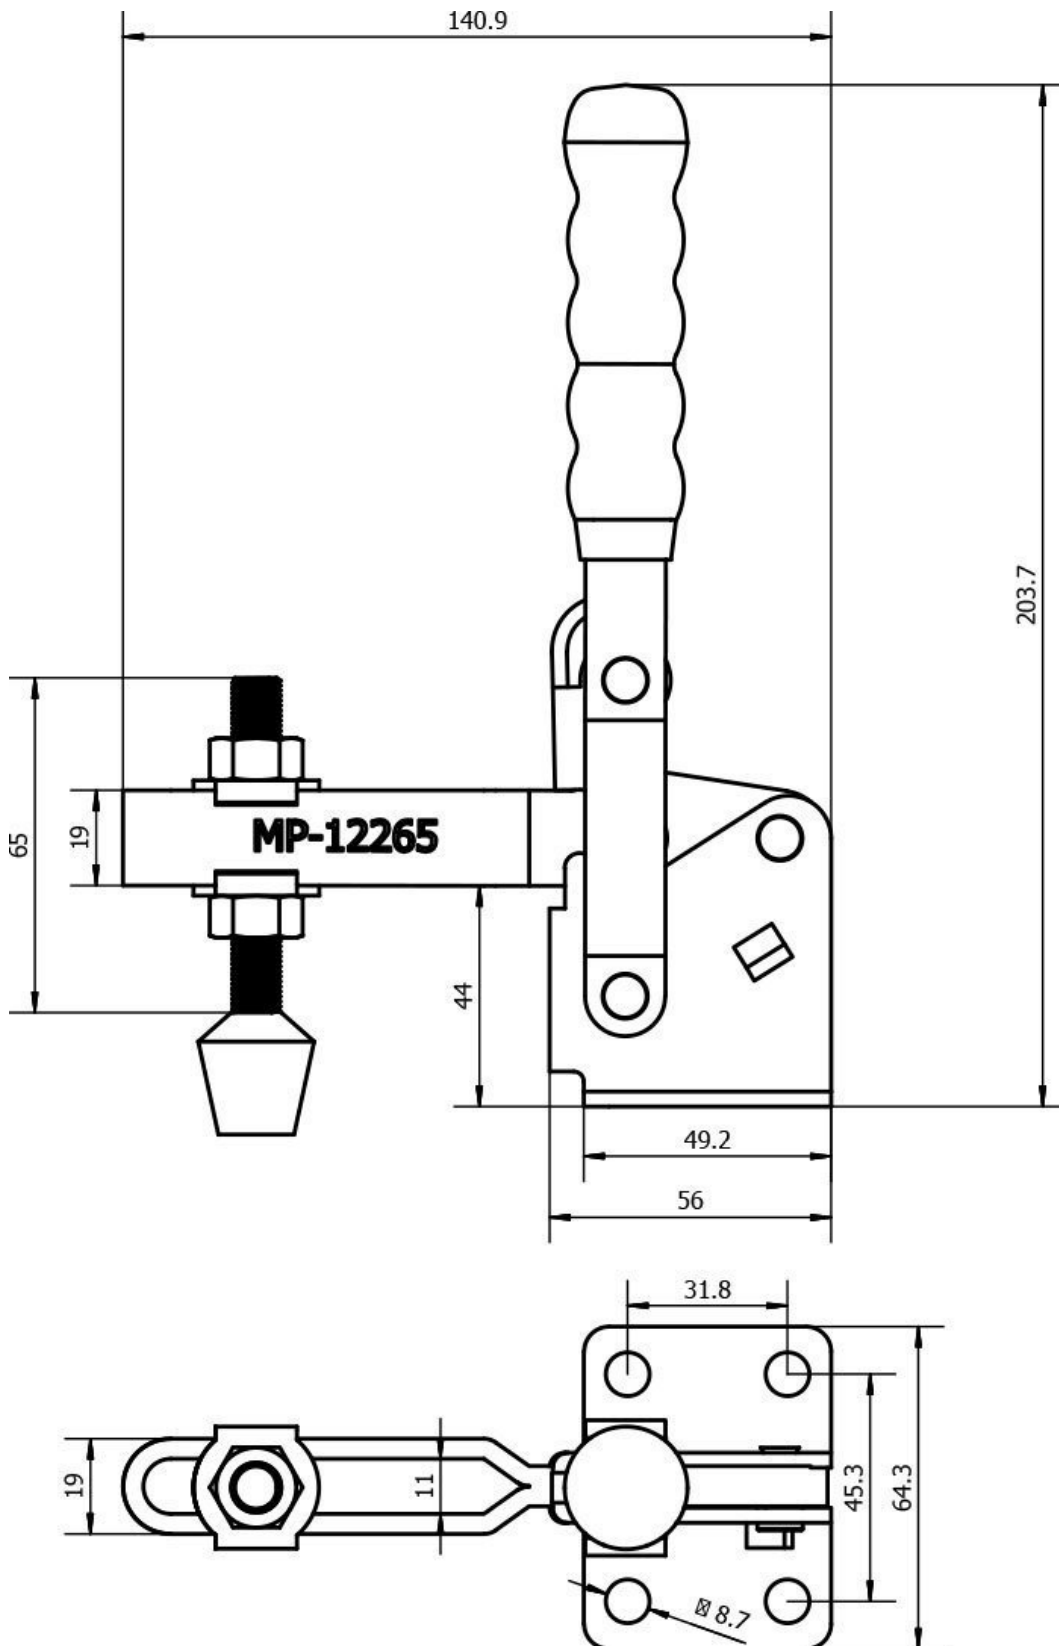

\$22.61

\$26.00

ORDER CODE:	C0999
MODEL:	MP-12265
Type:	Vertical Toggle Clamp
Clamping Capacity:	
Locking Handle - Pivot Movement:	58°
Clamp Bar - Pivot Movement:	105°
Plunger Travel (mm):	~
Throat Depth (mm):	~
Opening (mm):	~
Size:	~
Quantity Per Pack (No.):	1
Clamping Force (kg):	340kg
Over all Length (mm):	~
Nett Weight (kg):	0.7

Features

- MP-12265 - Vertical Toggle Clamp
- Holding capacity: 340kg
- Handle moves: 58°
- Bar moves: 105°
- Weight: 700g

Product Brochure For C0999

Product Brochure For C0999

Specific Features

Open

Recommended Accessories