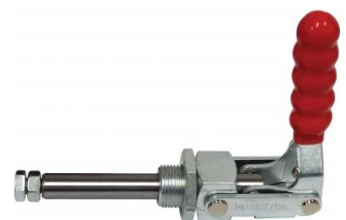

Product Brochure For C0999

Vertical Toggle Clamp - MP-12265

340kg Capacity

Ex GST
\$30.00

Inc GST
\$34.50

ORDER CODE:	C0999
MODEL:	MP-12265
Type:	Vertical Toggle Clamp
Clamping Capacity:	
Locking Handle - Pivot Movement:	58°
Clamp Bar - Pivot Movement:	105°
Plunger Travel (mm):	~
Throat Depth (mm):	~
Opening (mm):	~
Size:	~
Quantity Per Pack (No.):	1
Clamping Force (kg):	340kg
Over all Length (mm):	~
Nett Weight (kg):	0.7

Features

- MP-12265 - Vertical Toggle Clamp
- Holding capacity: 340kg
- Handle moves: 58°
- Bar moves: 105°
- Weight: 700g

Product Brochure For C0999

Product Brochure For C0999

Specific Features

Open

Recommended Accessories

C1001
Vertical Toggle Clamp

C100
Vertical Toggle Clamp

C0998
Vertical Toggle Clamp

C1003
Horizontal Toggle Clamp

C1005
Horizontal Toggle Clamp

C1006
Horizontal Toggle Clamp

C1008
Straight Line Toggle Clamp

C1011
Straight Line with Threaded Collar Toggle Clamp

Product Brochure For C0999

C1009
Straight Line Toggle Clamp

C1010
Straight Line Toggle Clamp