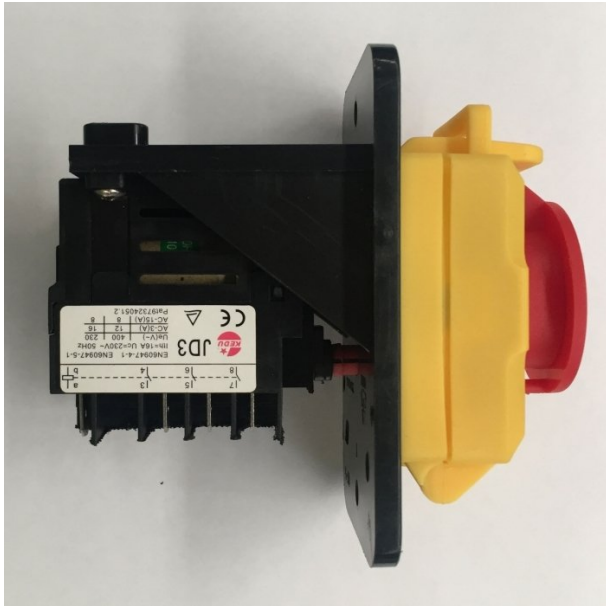

Product Brochure For BZ175

SWITCH ON/OFF KEDU JD3 - #31

240V - 8 PIN

Suits: BG-8

Please Call

ORDER CODE:

BZ175

Specific Features