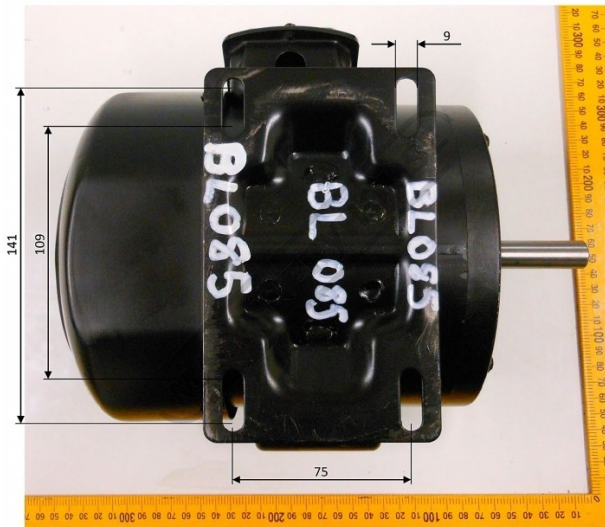

Product Brochure For BL085

**MOTOR 1/2 HP 1400RPM - #85**

240V

Suits: BS-5S

ORDER CODE:	BL085
MODEL:	~
Motor Power (kW / hp):	1/2
Speed (rpm):	1400
Shaft Diameter (mm):	15.875
Reversible Motor (Yes / No):	~
Fan Cooled (Yes / No):	Yes
Voltage (V):	240
Amps Required:	3.5
Input Power Supply Connection:	~

**Description**

MOTOR TO SUIT BAND SAW BS-5S (B003)

Shaft has a flat edge for connection

**Optional Accessories**

- Replacement capacitor EC150

### Specific Features

BL085 MOTOR 240V 3.5A 375W 0.1

BL085 MOTOR 240V 3.5A 375W 0.2