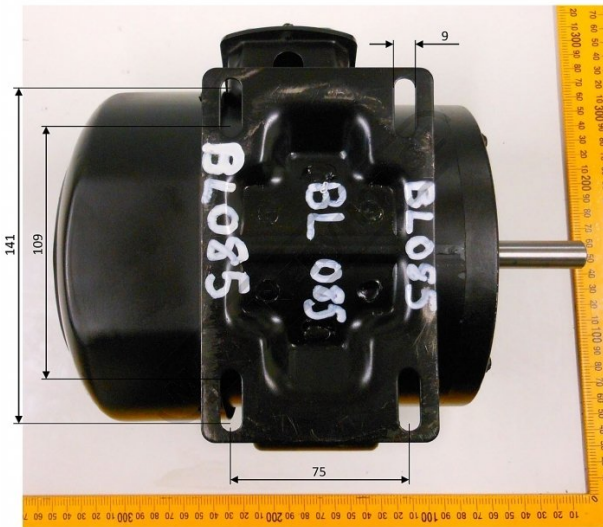

Product Brochure For BL085

**MOTOR 1/2 HP 1400RPM - #85**

240V

Suits: BS-5S

ORDER CODE:	BL085
MODEL:	~
Motor Power (kW / hp):	1/2
Speed (rpm):	1400
Shaft Diameter (mm):	15.875
Reversible Motor (Yes / No):	~
Fan Cooled (Yes / No):	Yes
Voltage (V):	240
Amps Required:	3.5
Input Power Supply Connection:	~

**Description**

MOTOR TO SUIT BAND SAW BS-5S (B003)

Shaft has a flat edge for connection

**Optional Accessories**

- Replacement capacitor EC150

### Specific Features

BL085 MOTOR 240V 3.5A 375W 0.1

BL085 MOTOR 240V 3.5A 375W 0.2