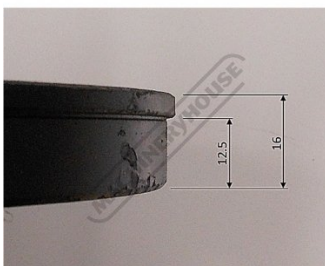

# DRIVE BLADE WHEEL - #71

Suits: BS-5S + other models

Distance between legs:

BL071

## Specific Features

BL077 WHEEL OD 190 BORE 15.1