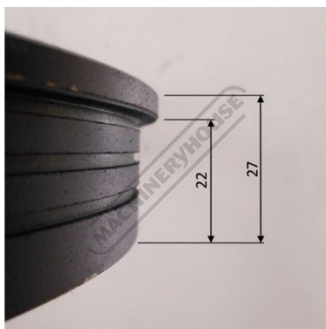

Product Brochure For BK084

DRIVE WHEEL - #84

Suits: BS-250 + other models

Ex GST
\$170.00

Inc GST
\$195.50

Distance between legs:

BK084

Specific Features

BK084 WHEEL OD 356 BORE 30.2