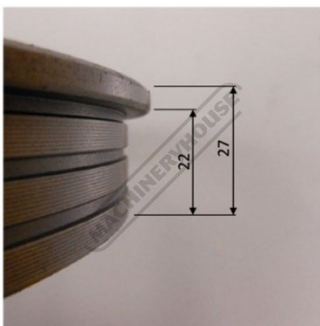

Product Brochure For BE094

Drive Wheel (BS9L/10L) 196304

Distance between legs:

BE094

DIA. OVER FLANGE - 330  
DIA. OF WHEEL - 321  
BORE DIA. - 30  
CAST IRON  
6kg

Specific Features

BE094 WHEEL OD 330 BORE 30.2