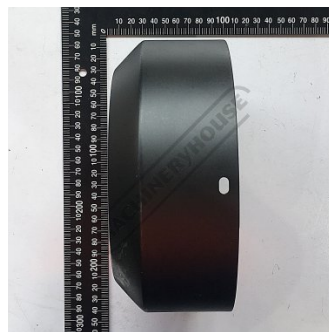

Product Brochure For BD306A

**MOTOR FAN COVER (METAL) - #**

Suits: BS-7L + other models

Please Call

Distance between legs:

BD306A

**Specific Features**

Top View

Side View