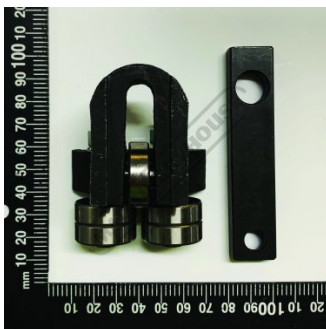

Product Brochure For BD273

**GUIDE PIVOT ASSY - #269~271**

FRONT #18124K

Suits: BS-7L + other models

Please Call

Distance between legs:

BD273

**Specific Features**

Rear View