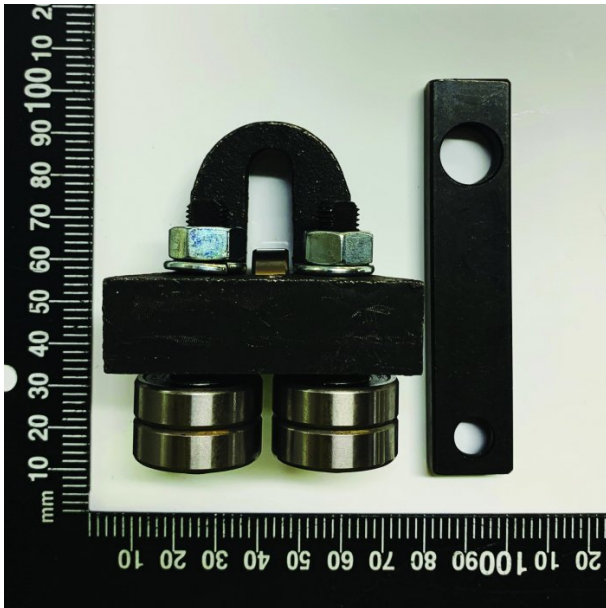

Product Brochure For BD273

**GUIDE PIVOT ASSY - #269~271**

FRONT #18124K

Suits: BS-7L + other models

Please Call

Distance between legs:

BD273

**Specific Features**

Rear View