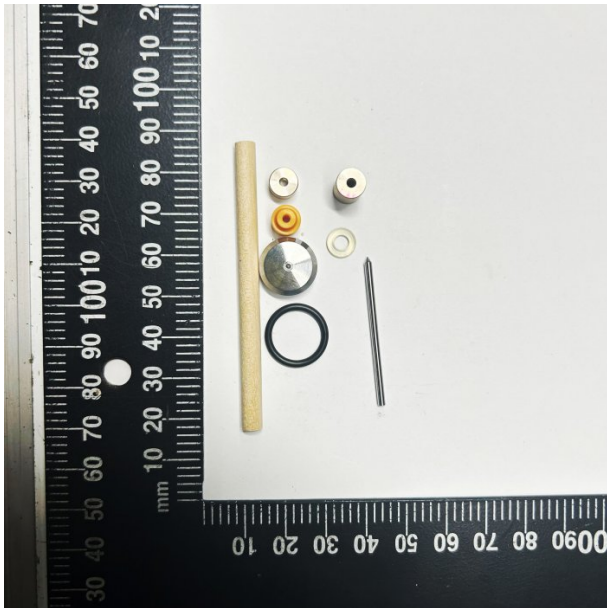

# ON/OFF VALVE REPAIR KIT

Suit: ALL SWIFTJET MODELS

**Back In Stock Soon**

Ex GST  
**\$250.00**

Inc GST  
**\$287.50**

## Description

Swiftjet Pno. 359101