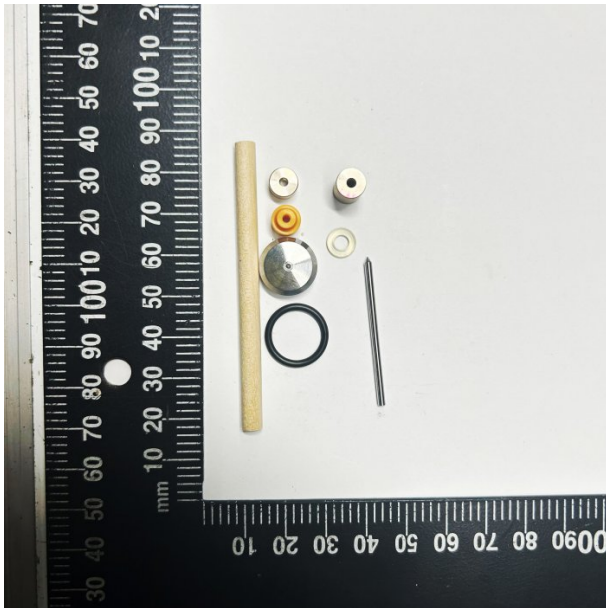

Product Brochure For AS0253

ON/OFF VALVE REPAIR KIT

Suit: ALL SWIFTJET MODELS

Ex GST
\$254.00

Inc GST
\$292.10

Description

Swiftjet Pno. 359101