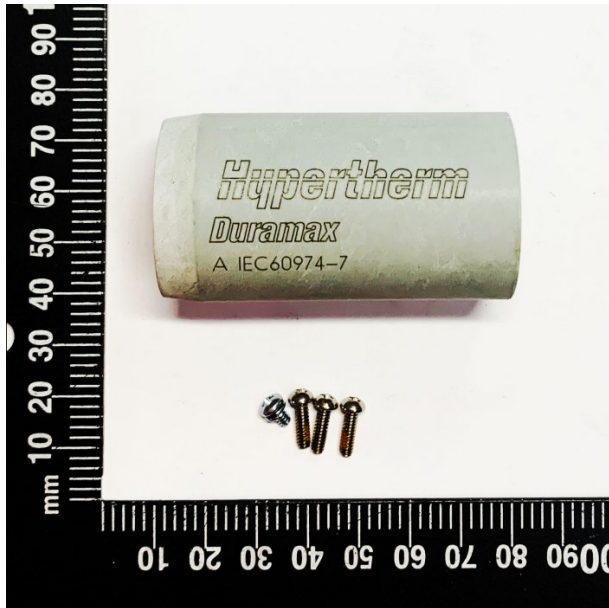

Product Brochure For AP0016

Duramax® 180° Torch Mounting sleeve - 228735

Powermax65/85/105

Ex GST
\$96.96

Inc GST
\$111.50

ORDER CODE:	AP0016
Plasma Machine Model:	Powermax Service Parts
Plasma Torch Model:	Duramax®
Type:	~
Part Number:	228735
Size (mm):	~
Pack Quantity:	1
Plasma Torch Type:	~