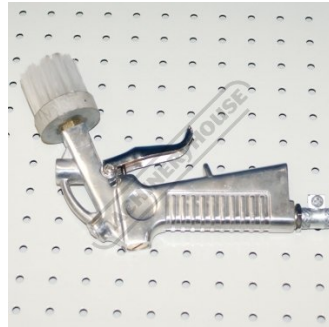

### Description

WALL or BENCH MOUNT

Includes extendible legs for mounting on bench. Provisions for wall mounting to save operating space. Suitable for rapid cleaning of small mechanical parts, motor parts etc.

### Features

- The 240V pump provides a flow of approximately 114 Litres/hour
- 14 Litre fluid capacity
- Flexible fluid nozzle

### Includes

- Cleaning gun with brush
- Work light

Product Brochure For A369

Specific Features

Shown With Tray Closed

Shown with Legs Closed

Right View

Front View

Left View Legs Closed

Cleaning Gun

Extendable Legs

Light

Switches

Wash Area

Warning Sign

Rear View