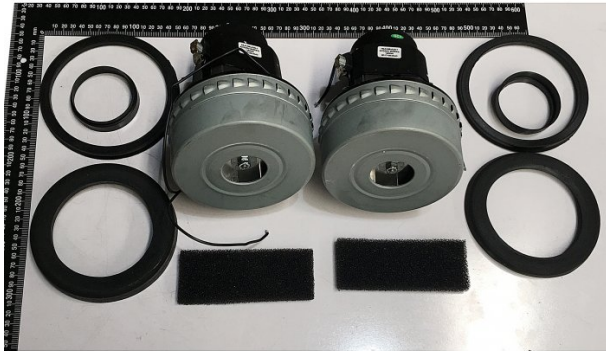

Product Brochure For 8VB008

MOTOR KIT - #8

Suits: WDV-8

ORDER CODE: _____
MODEL: _____
Motor Power (kW / hp): _____
Speed (rpm): _____
Shaft Diameter (mm): _____
Reversible Motor (Yes / No): _____
Fan Cooled (Yes / No): _____
Voltage (V): _____
Amps Required: _____ ~
Input Power Supply Connection: _____