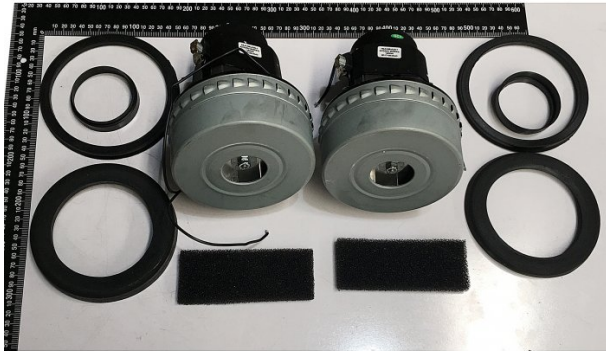

Product Brochure For 8VB008

MOTOR KIT - #8

Suits: WDV-8

ORDER CODE: \_\_\_\_\_  
MODEL: \_\_\_\_\_  
Motor Power (kW / hp): \_\_\_\_\_  
Speed (rpm): \_\_\_\_\_  
Shaft Diameter (mm): \_\_\_\_\_  
Reversible Motor (Yes / No): \_\_\_\_\_  
Fan Cooled (Yes / No): \_\_\_\_\_  
Voltage (V): \_\_\_\_\_  
Amps Required: \_\_\_\_\_ ~  
Input Power Supply Connection: \_\_\_\_\_