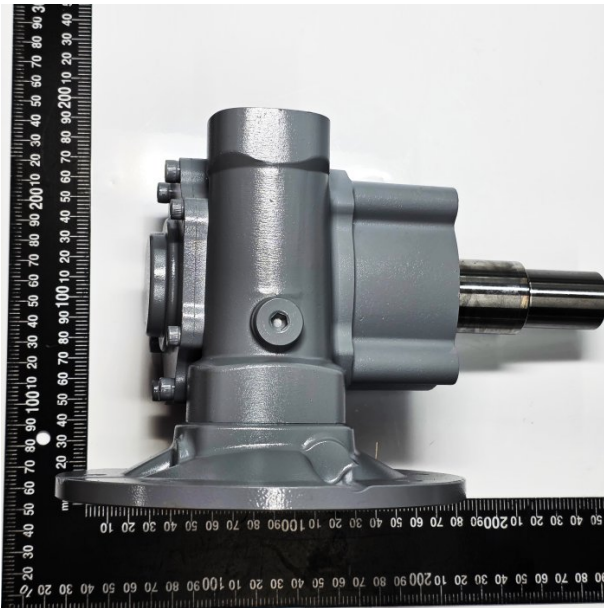

Product Brochure For 7BM0035

REDUCER (GEARBOX) - #35

Suits: EB-280DSV + other models

Distance between legs:

7BM0035

Specific Features

BOTTOM

SIDE