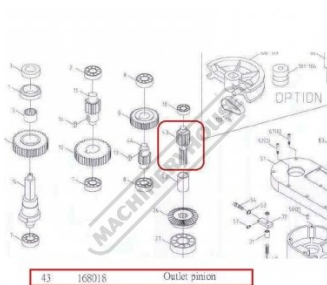

Product Brochure For 6HX0043

**OUTLET PINION - #43**

168018

Suits: TB-60 + other models

**Specific Features**

6HX0043 OUTLET PINION 168018