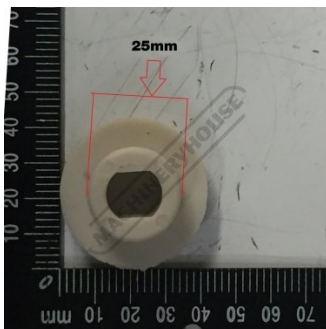

Product Brochure For 5WK0101

**BEVEL GEAR - #101**

Suits: TH-410

**Specific Features**

Image 2