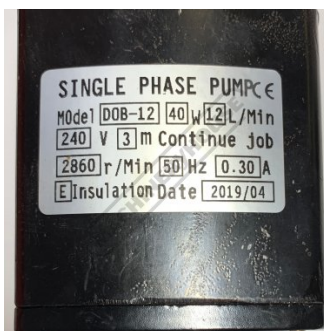

Product Brochure For 5LT8014

COOLANT PUMP 240V - #14

Suits: AL-356 + other models

Please Call

ORDER CODE:	~
MODEL:	~
Type:	~
Tank Capacity (Litre):	~
Discharge at 1 metre Lift (L/min):	~
Length (L) (mm):	~
Submerge Depth (L1) (mm):	~
4 Mount Holes (PCD) (mm):	~
Threaded Outlet (BSPT):	~
A (mm):	~
B (mm):	~
C (mm):	~
D (mm):	~
E (mm):	~
F (mm):	~
G (mm):	~
H:	~
I (mm):	~
J (mm):	~
K (mm):	~
Motor Power (hp):	~
Voltage / Amperage (V / amp):	~
Dimensions (L x W x H) (mm):	~
Nett Weight (kg):	~

Specific Features

Image 2

Image 3

Image 4