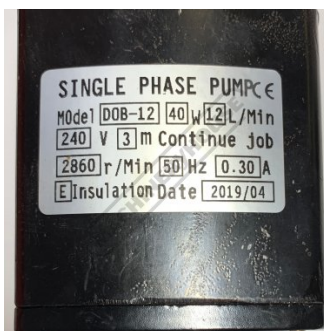

Product Brochure For 5LT8014

**COOLANT PUMP 240V - #14**

Suits: AL-356 + other models

Please Call

ORDER CODE:	~
MODEL:	~
Type:	~
Tank Capacity (Litre):	~
Discharge at 1 metre Lift (L/min):	~
Length (L) (mm):	~
Submerge Depth (L1) (mm):	~
4 Mount Holes (PCD) (mm):	~
Threaded Outlet (BSPT):	~
A (mm):	~
B (mm):	~
C (mm):	~
D (mm):	~
E (mm):	~
F (mm):	~
G (mm):	~
H:	~
I (mm):	~
J (mm):	~
K (mm):	~
Motor Power (hp):	~
Voltage / Amperage (V / amp):	~
Dimensions (L x W x H) (mm):	~
Nett Weight (kg):	~

Specific Features

Image 2

Image 3

Image 4