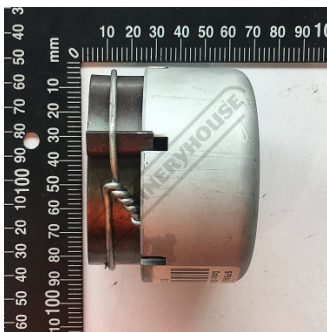

Product Brochure For 5DA8687

SPRING & CAP - #86+87

#20123 + 20122

Suits: GHD-32 + other models

Ex GST
\$112.00

Inc GST
\$128.80

Specific Features

Side View

Head parts for spindle power feed

86	1	20123	spring cap
87	1	20122	spring plate

Parts Diagram