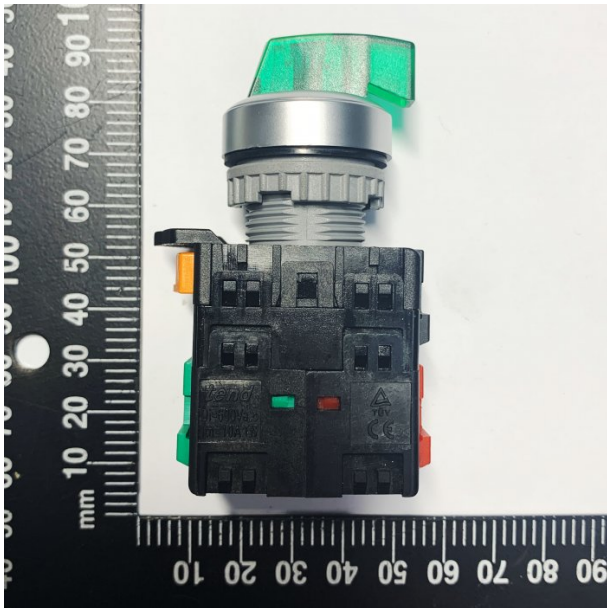

Product Brochure For 5BM9012

ON/OFF SWITCH XB7-ED21 - #S12

2 POS SPRING RETURN TO CENTRE

Suits: EB-351DSA 24V GREEN + other models

Please Call

ORDER CODE:

5BM9012

Specific Features