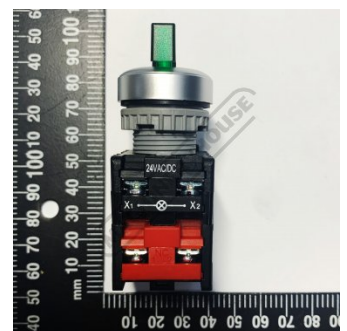

Product Brochure For 5BM9012

ON/OFF SWITCH XB7-ED21 - #S12

2 POS SPRING RETURN TO CENTRE

Suits: EB-351DSA 24V GREEN + other models

Please Call

ORDER CODE:

5BM9012

Specific Features

4