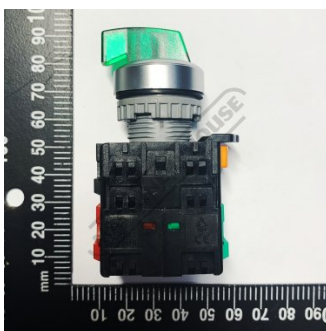

Product Brochure For 5BM9012

ON/OFF SWITCH XB7-ED21 - #S12

2 POS SPRING RETURN TO CENTRE

Suits: EB-351DSA 24V GREEN + other models

Please Call

ORDER CODE:

5BM9012

Specific Features