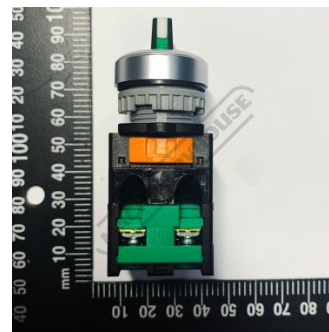

Product Brochure For 5BM9012

ON/OFF SWITCH XB7-ED21 - #S12

2 POS SPRING RETURN TO CENTRE

Suits: EB-351DSA 24V GREEN + other models

Please Call

ORDER CODE: _____

5BM9012

Specific Features

3