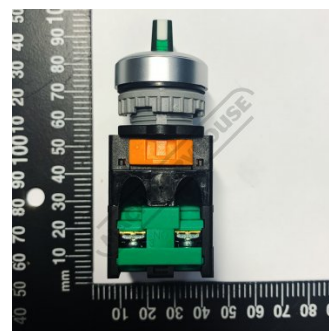

Product Brochure For 5BM9012

ON/OFF SWITCH XB7-ED21 - #S12

2 POS SPRING RETURN TO CENTRE

Suits: EB-351DSA 24V GREEN + other models

Please Call

ORDER CODE:

5BM9012

Specific Features

3