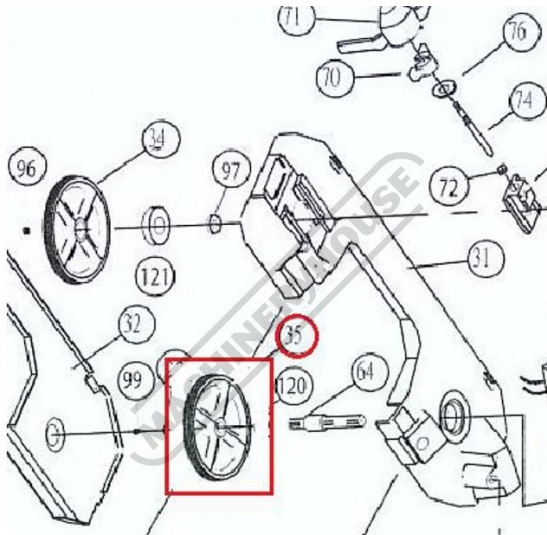

Product Brochure For 5BM0035

**DRIVE WHEEL - #35**

Suits: EB-351DSA + other models

Distance between legs:

5BM0035

35 FRONT FLYWHEEL 前輪