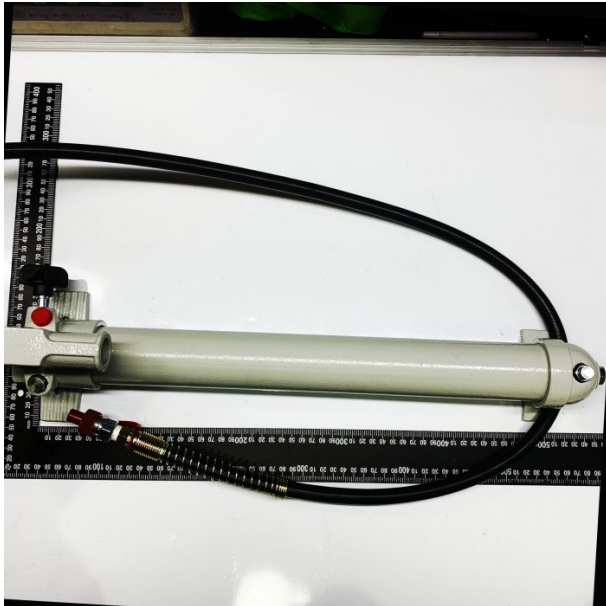

Product Brochure For 4PY0032

PUMP ASSEMBLY INC. HOSE - #32

Suits: HP-20PP

Please Call

ORDER CODE:

4PY0032

Specific Features

Image 2

Image 3

Image 4

Image 5