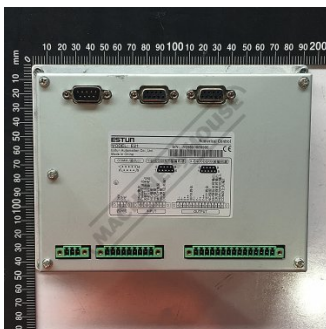

Specific Features

Rear View