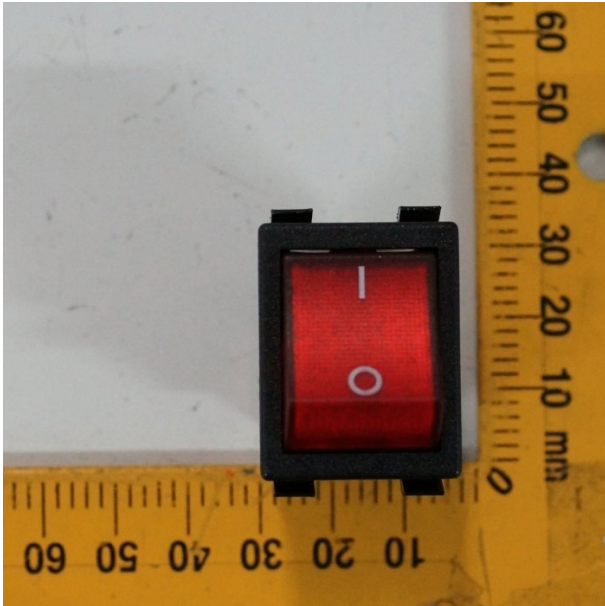

Product Brochure For 4DB0083

MAGNET SWITCH (110V&220V) - #83

Suits: HF-35 + other models

Please Call

ORDER CODE:

4DB0083

Description

On/Off Switch Magnet